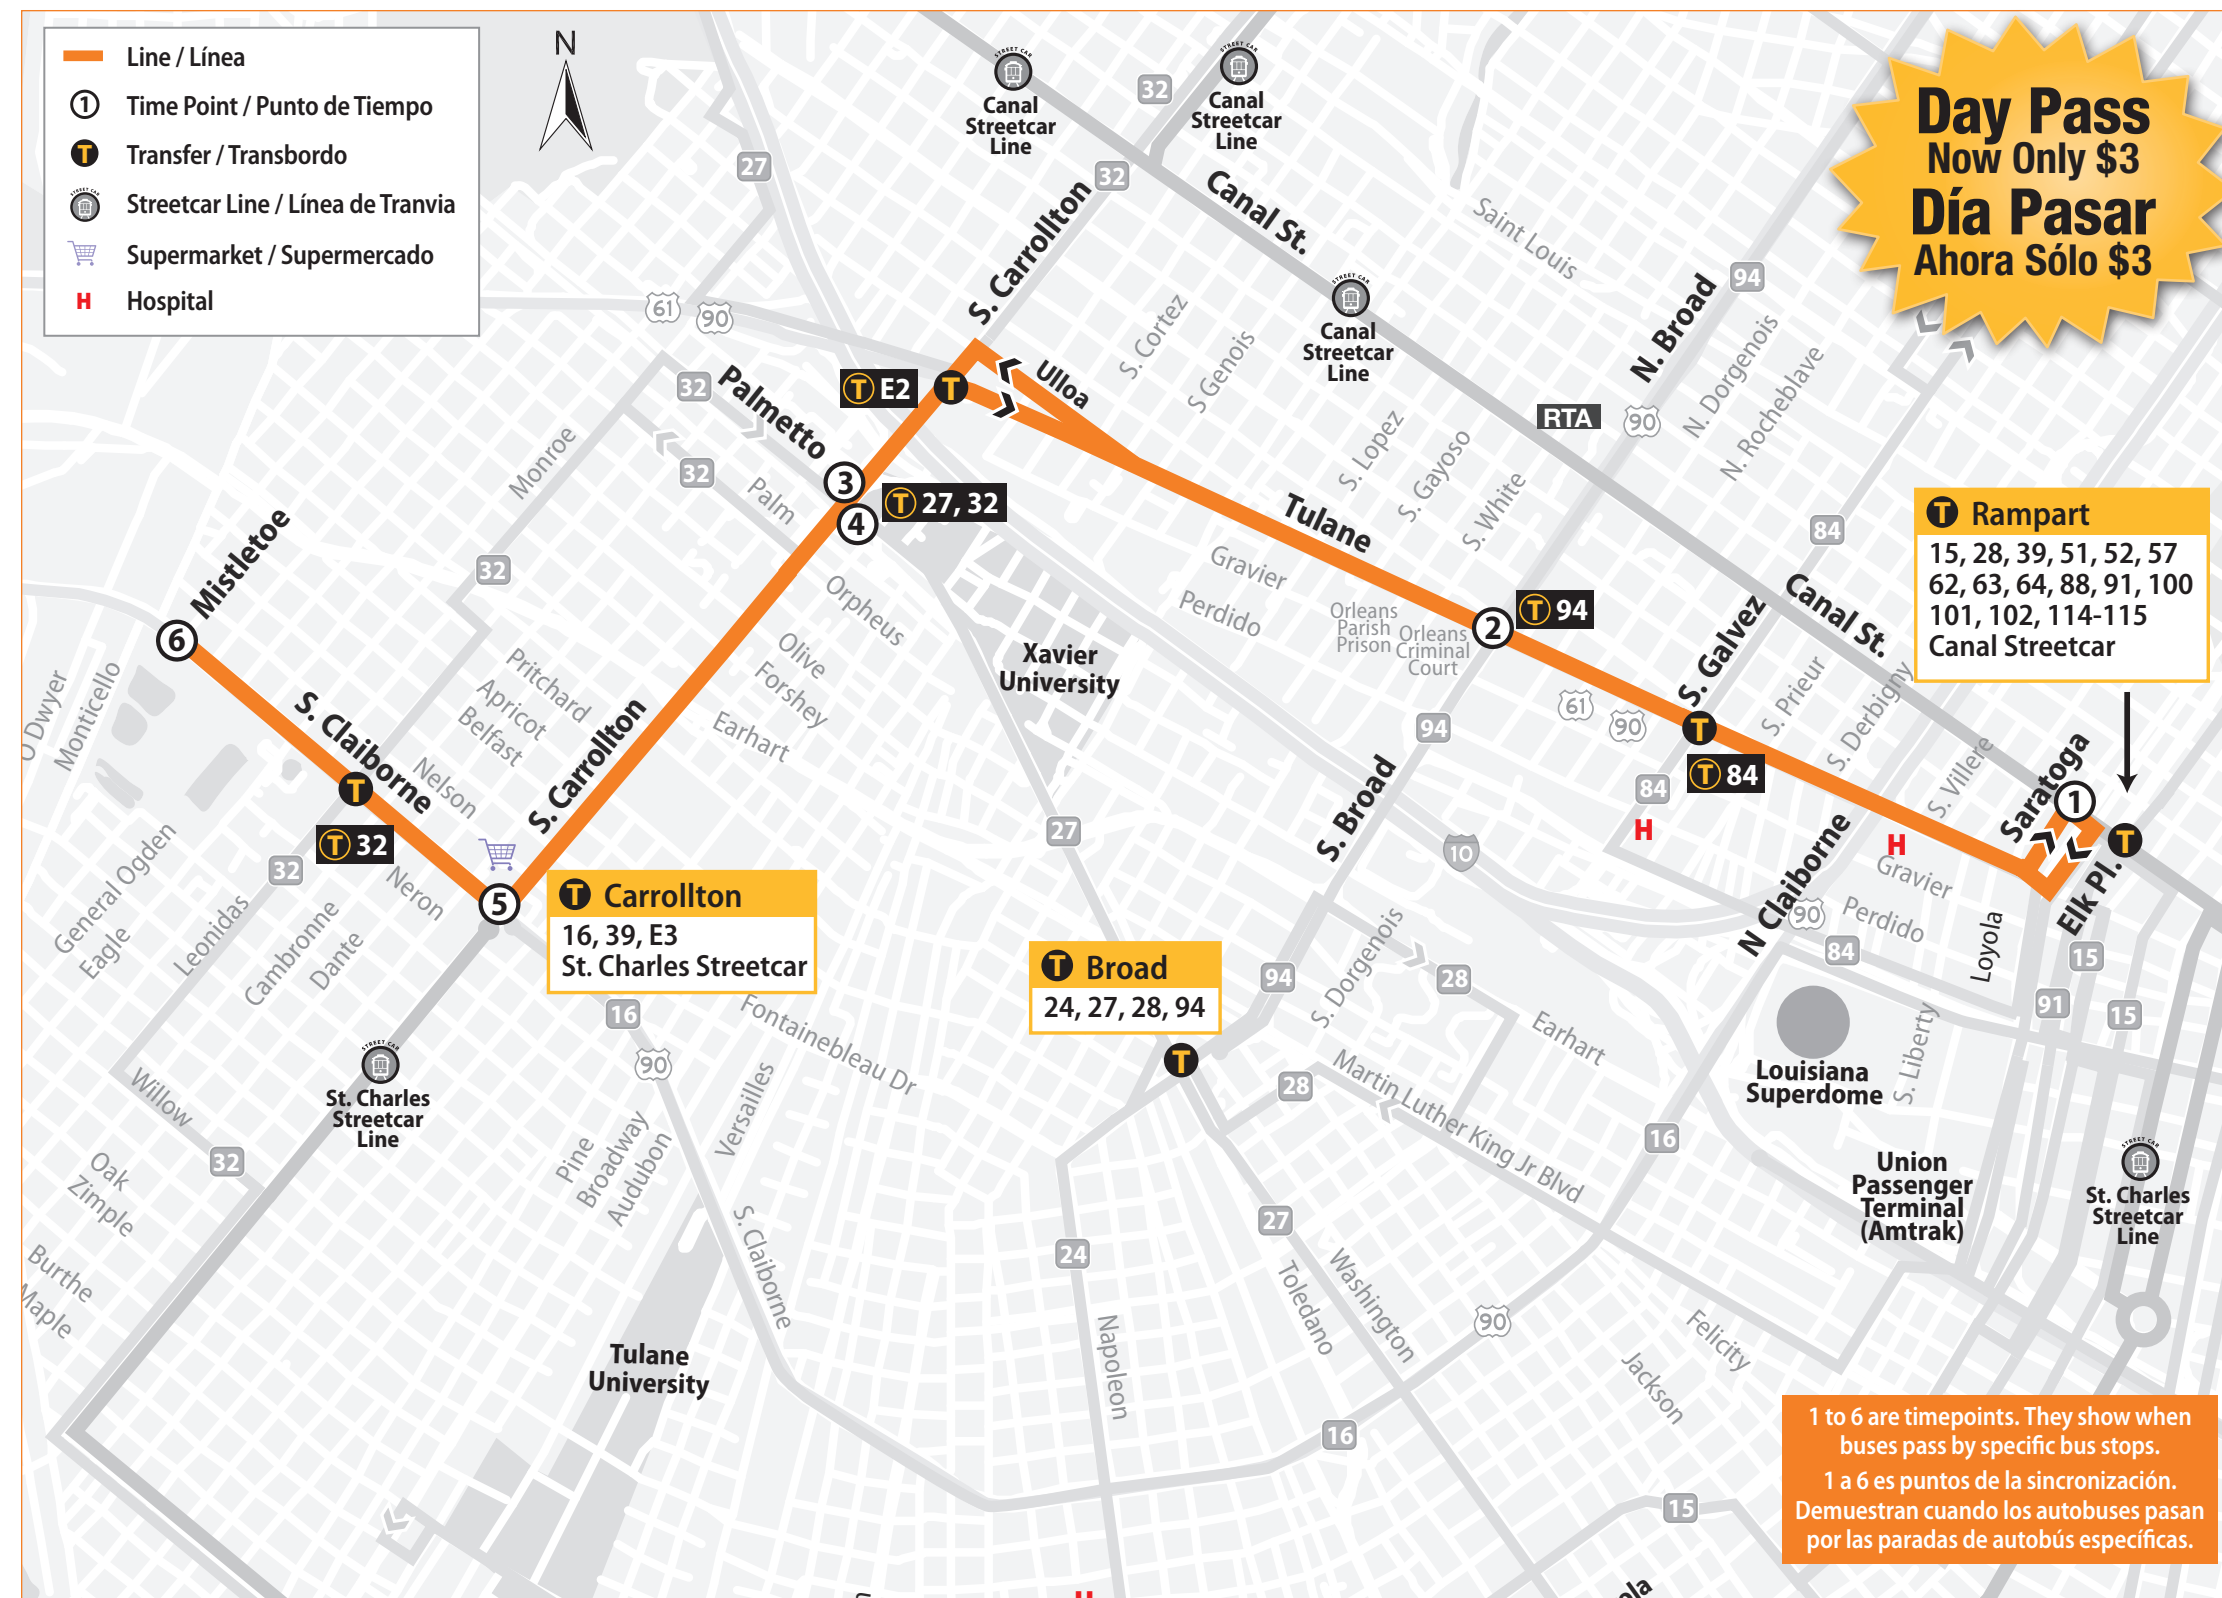

Saratoga at Canal St.	Tulane at Broad	Carrollton at Palmetto	Carrollton at Claiborne	Carrollton at Mistletoe	Carrollton at Claiborne
1	2	3	5	6	5
—	—	5:26	5:30	5:35	5:40
—	—	5:46	5:50	5:55	6:00
5:40	5:48	5:56	6:00	6:05	6:10
6:10	6:18	6:26	6:30	6:35	6:40
6:30	6:38	6:46	6:50	6:55	7:00
6:50	6:58	7:06	7:10	7:15	7:20
7:10	7:18	7:26	7:30	7:35	7:40
7:30	7:38	7:46	7:50	7:55	8:00
7:50	7:58	8:06	8:10	8:15	8:20
8:10	8:18	8:26	8:30	8:35	8:40
8:30	8:38	8:46	8:50	8:55	9:00
8:50	8:58	9:06	9:10	9:15	9:20
9:10	9:18	9:26	9:30	9:35	9:40
9:30	9:38	9:46	9:50	9:55	10:00
9:50	9:58	10:06	10:10	10:15	10:20
10:10	10:18	10:26	10:30	10:35	10:40
10:30	10:38	10:46	10:50	10:55	11:00
10:50	10:58	11:06	11:10	11:15	11:20
11:10	11:18	11:26	11:30	11:35	11:40
11:30	11:38	11:46	11:50	11:55	12:00
11:50	11:58	12:06p	12:10	12:15	12:20
12:10	12:18	12:26	12:30	12:35	12:40
12:30	12:38	12:46	12:50	12:55	1:00
12:50	12:58	1:06	1:10	1:15	1:20
1:10	1:18	1:26	1:30	1:35	1:40
1:30	1:38	1:46	1:50	1:55	2:00
1:50	1:58	2:06	2:10	2:15	2:20
2:10	2:18	2:26	2:30	2:35	2:40
2:30	2:38	2:46	2:50	2:55	3:00
2:50	2:58	3:06	3:10	3:15	3:20
3:10	3:18	3:26	3:30	3:35	3:40
3:30	3:38	3:46	3:50	3:55	4:00
3:50	3:58	4:06	4:10	4:15	4:20
4:10	4:18	4:26	4:30	4:35	4:40
4:30	4:38	4:46	4:50	4:55	5:00
4:50	4:58	5:06	5:10	5:15	5:20
5:10	5:18	5:26	5:30	5:35	5:40
5:30	5:38	5:46	5:50	5:55	6:00
5:50	5:58	6:06	6:10	6:15	6:20
6:10	6:18	6:26	6:30	6:35	6:40
6:40	6:48	6:56	7:00	7:05	7:10
7:10	7:17	7:24	7:27	7:31	7:36
7:40	7:47	7:54	7:57	8:01	8:06
8:10	8:17	8:24	8:27	8:31	8:36
8:40	8:47	8:54	8:57	9:01	9:06
9:20	9:27	9:34	9:37	9:41	9:46
10:20	10:27	10:34	10:37	10:41	10:46
11:20	11:27	11:34	11:37	11:41	11:46
12:20	12:27	12:34	12:37	12:41	12:46
1:20	1:27	1:34	1:37	1:41	1:46

Carrollton at Claiborne	Carrollton at Washington	Tulane at Broad	Saratoga at Canal St.
5	4	2	1
—	—	5:30	5:40
5:46	5:53	6:00	6:10
6:06	6:13	6:20	6:30
6:26	6:33	6:40	6:50
6:46	6:53	7:00	7:10
7:06	7:13	7:20	7:30
7:26	7:33	7:40	7:50
7:46	7:53	8:00	8:10
8:06	8:13	8:20	8:30
8:26	8:33	8:40	8:50
8:46	8:53	9:00	9:10
9:06	9:13	9:20	9:30
9:26	9:33	9:40	9:50
9:46	9:53	10:00	10:10
10:06	10:13	10:20	10:30
10:26	10:33	10:40	10:50
10:46	10:53	11:00	11:10
11:06	11:13	11:20	11:30
11:26	11:33	11:40	11:50
11:46	11:53	12:00p	12:10
12:06	12:13	12:20	12:30
12:26	12:33	12:40	12:50
12:46	12:53	1:00	1:10
1:06	1:13	1:20	1:30
1:26	1:33	1:40	1:50
1:46	1:53	2:00	2:10
2:06	2:13	2:20	2:30
2:26	2:33	2:40	2:50
2:46	2:53	3:00	3:10
3:06	3:13	3:20	3:30
3:26	3:33	3:40	3:50
3:46	3:53	4:00	4:10
4:06	4:13	4:20	4:30
4:26	4:33	4:40	4:50
4:46	4:53	5:00	5:10
5:06	5:13	5:20	5:30
5:26	5:33	5:40	5:50
5:46	5:53	6:00	6:10
6:06	6:13	6:20	6:30
6:26	6:33	6:40	6:50
6:46	6:53	7:00	7:10
7:16	7:23	7:30	7:40
7:46	7:53	8:00	8:10
8:16	8:23	8:30	8:40
8:46	8:53	9:00	9:10
9:16	9:23	9:30	9:40
9:46	9:53	10:00	10:10
10:46	10:53	11:00	11:10
11:46	11:53	12:00	12:10
12:46	12:53	1:00	1:10
1:46	1:53	—	—