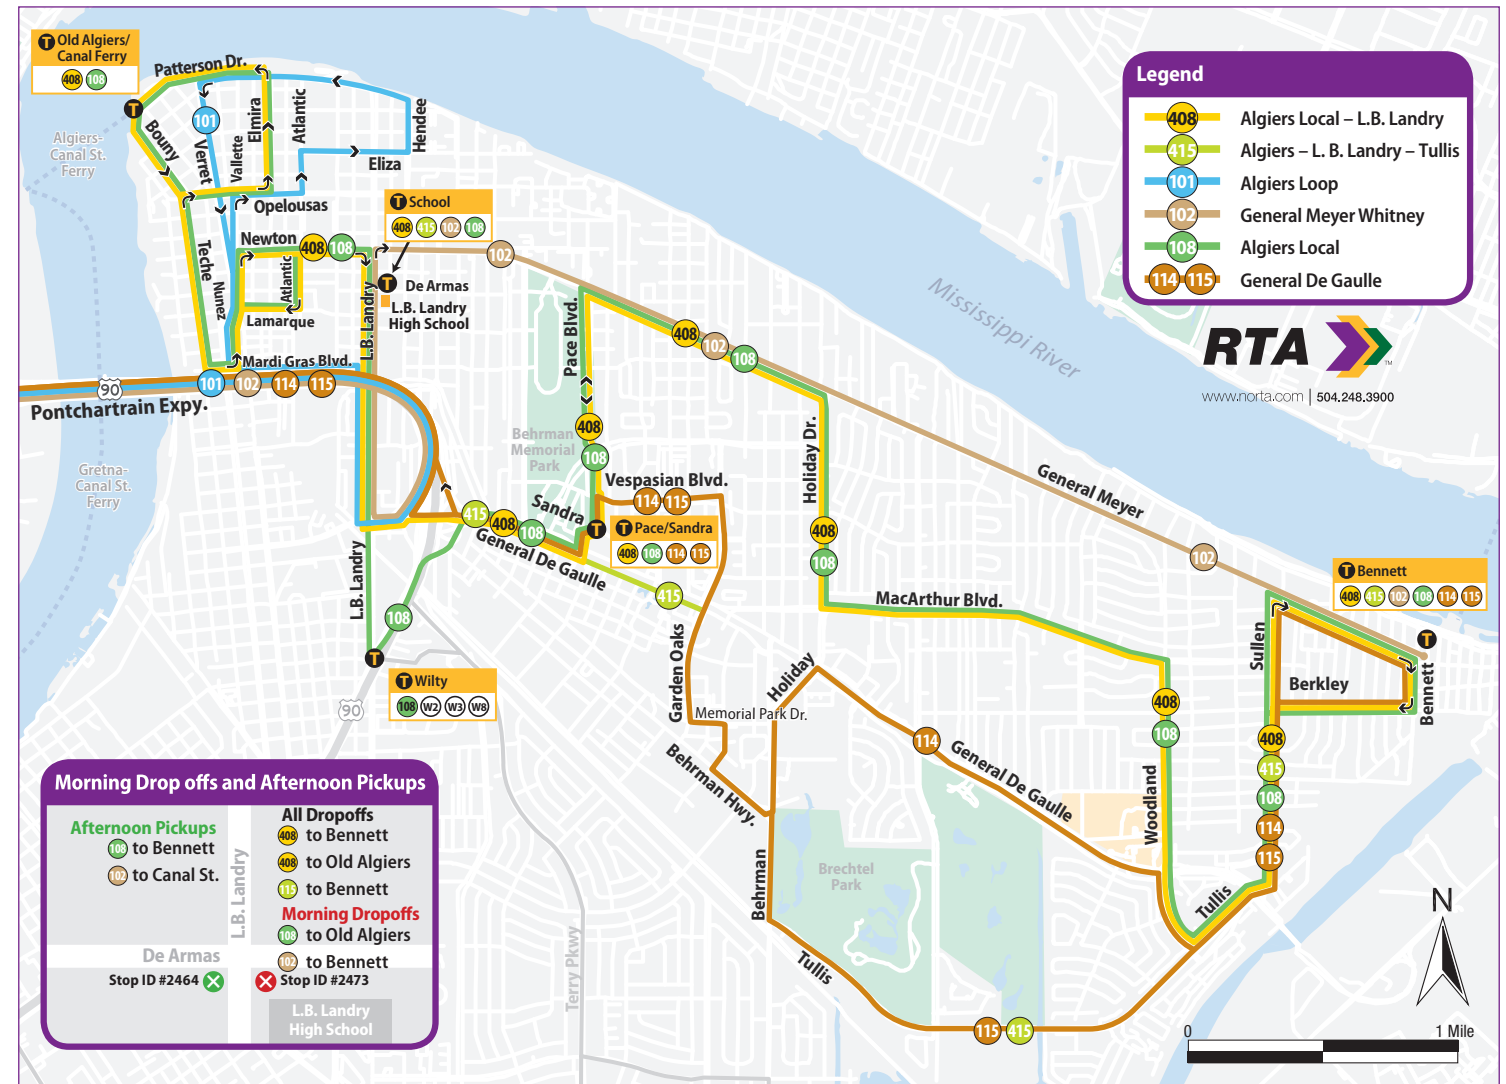

Other trips also operate. Review Line 114-115 schedule for additional trips.

School Calendar and Holidays

Friday, March 16, 2012	*PD-Day
Friday, April 6, 2012	Good Friday Holiday
April 23-27, 2012	Spring Break
Monday, May 28, 2012	Memorial Day Holiday
Friday, June 1, 2012	*PD-Day
Thursday, June 21, 2012	Last day of School

* PD Day = Professional Development Dates

RTA Algiers Service to L.B. Landry High School
Routes 101, 102, 108, 114, 115, 408, 415

Morning Drop offs and Afternoon Pickups

- **Afternoon Pickups:**
  - 108 to Bennett
  - 102 to Canal St.
- **All Dropoffs:**
  - 408 to Bennett
  - 408 to Old Algiers
  - 115 to Bennett
- **Morning Dropoffs:**
  - 108 to Old Algiers
  - 102 to Bennett
  - Stop ID #2473

TRIP PLANNER | www.norta.com | 504.248.3900

Effective 3/11/2012