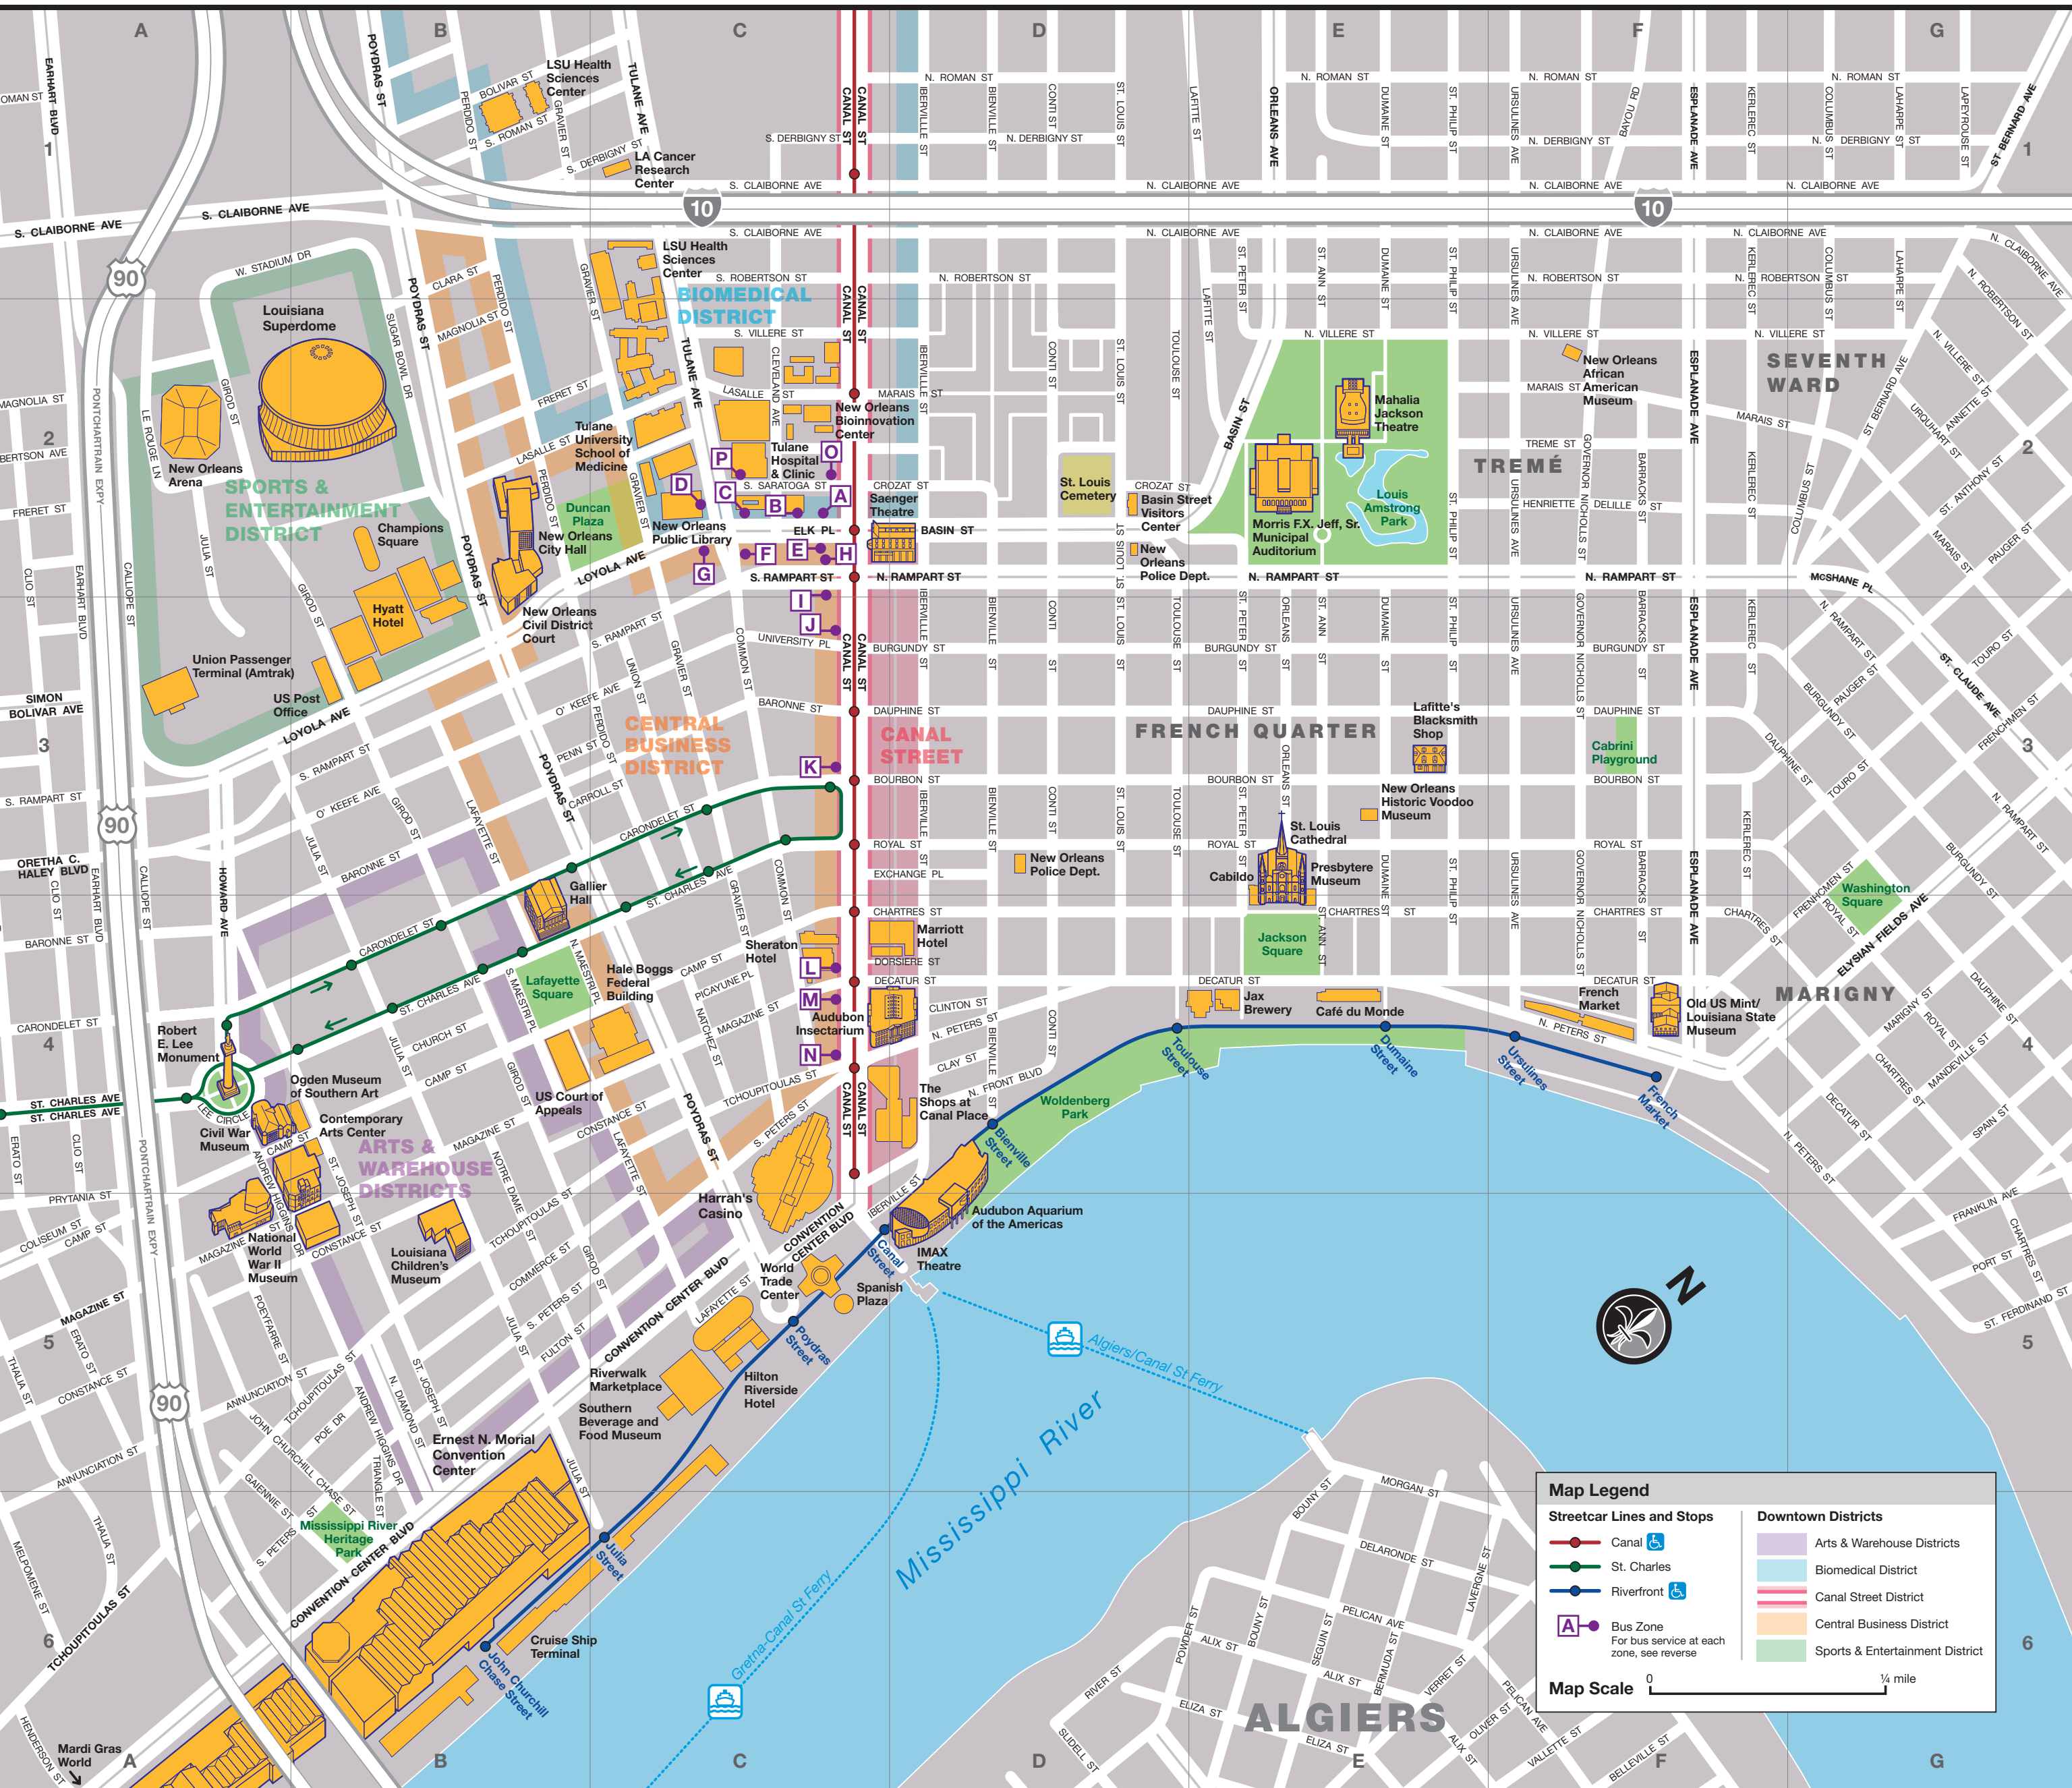

# RTA Downtown New Orleans

**Map Legend**

**Streetcar Lines and Stops**

- Canal Streetcar (Red line with wheelchair icon)
- St. Charles Streetcar (Green line with wheelchair icon)
- Riverfront Streetcar (Blue line with wheelchair icon)
- Bus Zone (Purple square with 'A' and wheelchair icon)

**Downtown Districts**

- Arts & Warehouse Districts (Purple)
- Biomedical District (Light Blue)
- Canal Street District (Red)
- Central Business District (Orange)
- Sports & Entertainment District (Green)

**Map Scale** 0 to 1/4 mile