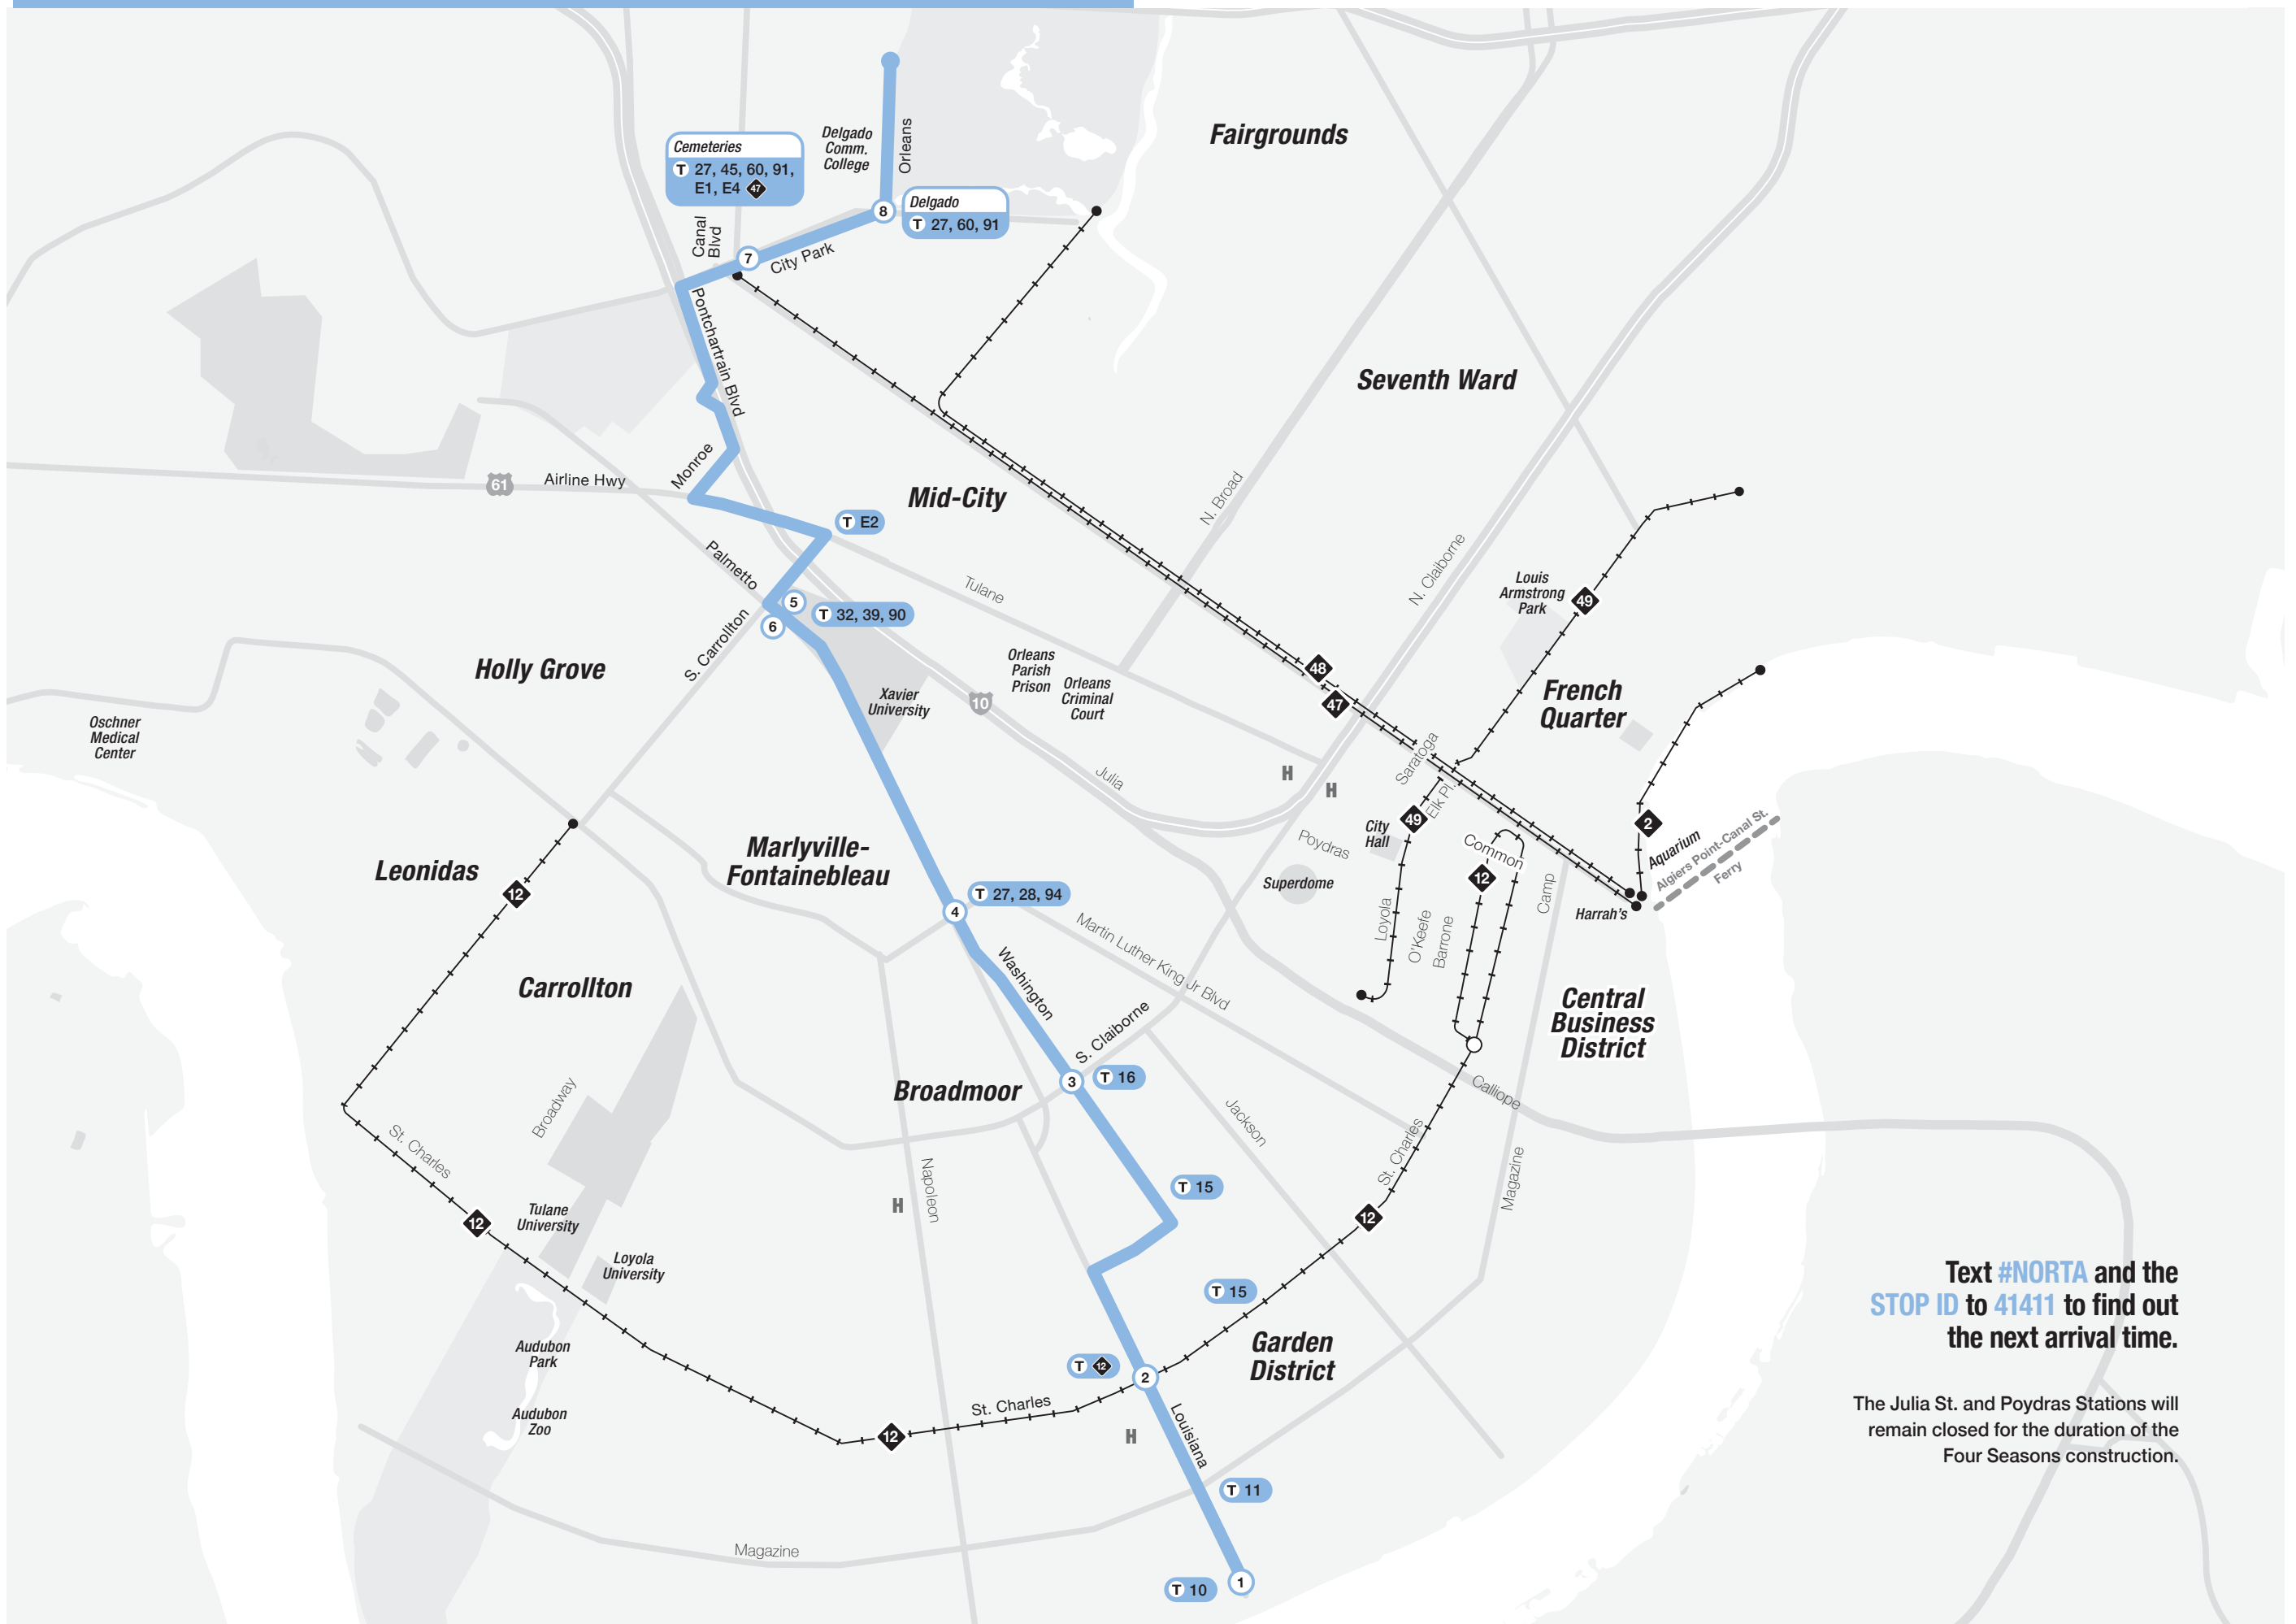

27 / Louisiana

T Transfer / Transbordo **H** Hospital
12 Streetcar Routes / Rutas de tranvía
Neighborhood *Place of Interest* *Street Name*

Line / Línea
2 Time Point / Punto de Tiempo
➔ Direction / Dirección

Text #NORTA and the STOP ID to 41411 to find out the next arrival time.

The Julia St. and Poydras Stations will remain closed for the duration of the Four Seasons construction.

Louisiana at Tchoupitoulas to Delgado WEEKDAYS

1 to 8 are timepoints. They show when buses pass by specific bus stops. **BOLD** indicates pm time.

Delgado to Louisiana at Tchoupitoulas WEEKDAYS

| Delgado Comm. College | Cemeteries Transit Center | Washington at S. Carrollton | Washington at Broad | Washington at S. Claiborne | Louisiana at St. Charles | Louisiana at Tchoupitoulas |
|-----------------------|---------------------------|-----------------------------|---------------------|----------------------------|--------------------------|----------------------------|
| 8 | 7 | 6 | 4 | 3 | 2 | 1 |
| 5:33 | 5:38 | 5:47 | 5:52 | 5:55 | 6:03 | 6:07 |
| 6:03 | 6:08 | 6:17 | 6:22 | 6:25 | 6:33 | 6:37 |
| 6:28 | 6:33 | 6:42 | 6:48 | 6:52 | 7:01 | 7:07 |
| 6:58 | 7:03 | 7:12 | 7:18 | 7:22 | 7:31 | 7:37 |
| 7:33 | 7:38 | 7:47 | 7:53 | 7:57 | 8:06 | 8:12 |
| 8:08 | 8:13 | 8:22 | 8:27 | 8:30 | 8:38 | 8:42 |
| 8:38 | 8:43 | 8:52 | 8:57 | 9:00 | 9:08 | 9:12 |
| 9:03 | 9:08 | 9:17 | 9:22 | 9:25 | 9:33 | 9:37 |
| 9:58 | 10:03 | 10:12 | 10:17 | 10:20 | 10:28 | 10:32 |
| 10:38 | 10:43 | 10:52 | 10:57 | 11:00 | 11:08 | 11:12 |
| 11:13 | 11:18 | 11:27 | 11:33 | 11:37 | 11:46 | 11:52 |
| 11:58 | 12:03 | 12:12 | 12:18 | 12:22 | 12:31 | 12:37 |
| 12:38 | 12:43 | 12:52 | 12:58 | 1:02 | 1:11 | 1:17 |
| 1:18 | 1:23 | 1:32 | 1:38 | 1:42 | 1:51 | 1:57 |
| 1:58 | 2:03 | 2:12 | 2:18 | 2:22 | 2:31 | 2:37 |
| 2:28 | 2:33 | 2:42 | 2:48 | 2:52 | 3:01 | 3:07 |