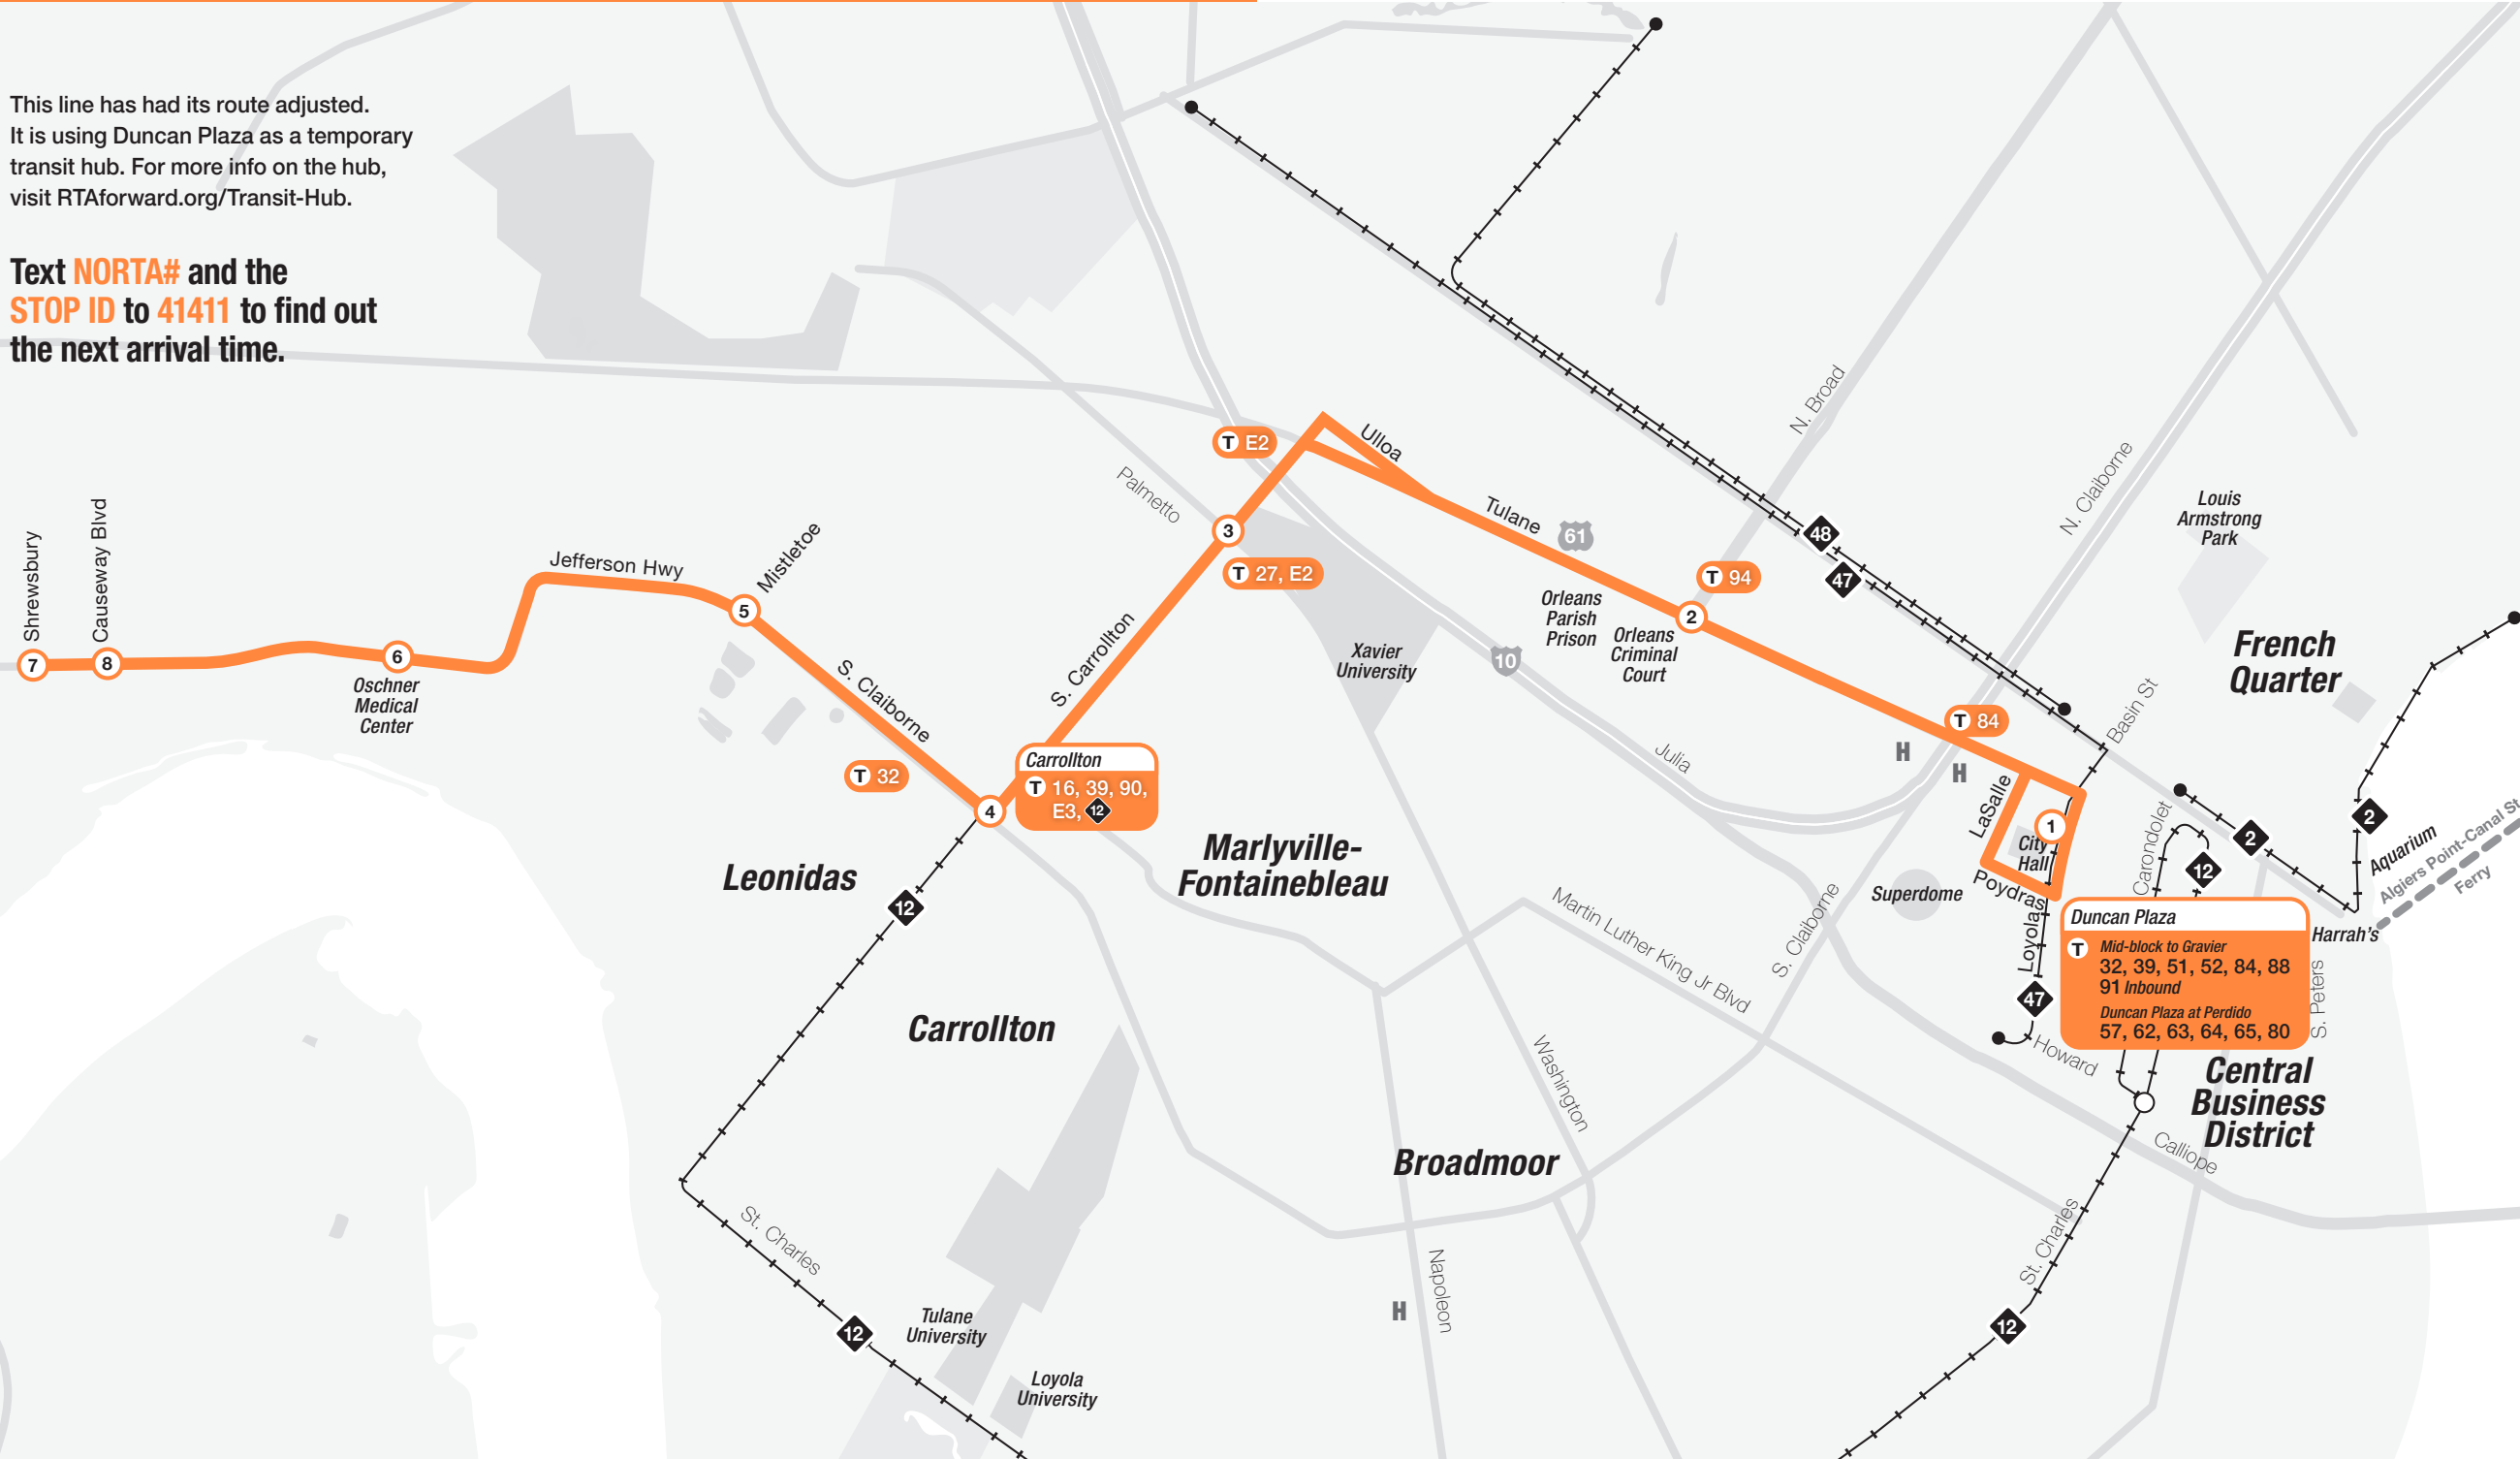

39 / Tulane

T Transfer / Transbordo H Hospital

12 Streetcar Routes / Rutas de tranvía

Neighborhood Place of Interest Street Name

Line / Línea

2 Time Point / Punto de Tiempo

Direction / Dirección

This line has had its route adjusted. It is using Duncan Plaza as a temporary transit hub. For more info on the hub, visit RTAforward.org/Transit-Hub.

Text **NORTA#** and the **STOP ID** to **41411** to find out the next arrival time.

Saratoga at Canal St. to Causeway Blvd. WEEKDAYS

Duncan Plaza	Tulane at S. Broad	S. Carrollton at Palmetto	S. Carrollton at S. Claiborne	S. Claiborne at Mistletoe	Ochsner Medical Center	Jefferson at Shrewsbury	Jefferson at Causeway
1	2	3	4	5	6	7	8
3:45	3:53	4:01	4:08	4:11	4:16	4:20	4:23
4:15	4:23	4:31	4:38	4:41	4:46	4:50	4:53
4:45	4:53	5:01	5:08	5:11	5:16	5:20	5:23
5:15	5:23	5:31	5:38	5:41	5:46	5:50	5:53
5:45	5:53	6:01	6:08	6:11	6:16	6:20	6:23
6:15	6:23	6:31	6:38	6:41	6:46	6:50	6:53
6:30	6:38	6:46	6:53	6:56	7:01	7:05	7:08
6:45	6:53	7:01	7:08	7:11	7:16	7:20	7:23
7:00	7:08	7:16	7:23	7:26	7:31	7:35	7:38
7:15	7:23	7:31	7:38	7:41	7:46	7:50	7:53
7:30	7:38	7:46	7:53	7:56	8:01	8:05	8:08
7:45	7:53	8:01	8:08	8:11	8:16	8:20	8:23
8:00	8:08	8:16	8:23	8:26	8:31	8:35	8:38
8:15	8:23	8:31	8:38	8:41	8:46	8:50	8:53
8:30	8:38	8:46	8:53	8:56	9:01	9:05	9:08
8:45	8:53	9:01	9:08	9:11	9:16	9:20	9:23
9:00	9:08	9:16	9:23	9:26	9:31	9:35	9:38
9:15	9:25	9:33	9:40	9:43	9:48	9:53	9:56
9:30	9:40	9:49	9:56	9:59	10:04	10:09	10:12
9:45	9:55	10:04	10:11	10:14	10:19	10:24	10:27
10:00	10:10	10:19	10:26	10:29	10:34	10:39	10:42
10:20	10:30	10:39	10:46	10:49	10:54	10:59	11:02
10:54	11:04	11:13	11:20	11:23	11:28	11:33	11:36
11:29	11:39	11:48	11:55	11:58	12:03	12:08	12:11
12:00	12:10	12:19	12:26	12:29	12:34	12:39	12:42
12:30	12:40	12:49	12:56	12:59	1:04	1:09	1:12
1:00	1:10	1:19	1:26	1:29	1:34	1:39	1:42
1:30	1:40	1:49	1:56	1:59	2:04	2:09	2:12
2:00	2:10	2:19	2:26	2:29	2:34	2:39	2:42
2:15	2:25	2:34	2:41	2:44	2:49	2:54	2:57
2:30	2:40	2:49	2:56	2:59	3:04	3:09	3:12

1 to 8 are timepoints. They show when buses pass by specific bus stops. **BOLD** indicates pm time.

Causeway Blvd. to Saratoga at Canal St. WEEKDAYS

Jefferson at Causeway	Ochsner Medical Center	S. Claiborne at Mistletoe	S. Carrollton at S. Claiborne	S. Carrollton at Washington	Tulane at S. Broad	Duncan Plaza
8	6	5	4	3	2	1
4:36	4:40	4:44	4:49	4:55	5:03	5:09
5:06	5:10	5:14	5:19	5:25	5:33	5:39
5:36	5:40	5:44	5:49	5:55	6:03	6:09
6:06	6:10	6:15	6:21	6:28	6:37	6:44
6:36	6:40	6:45	6:51	6:58	7:07	7:14
7:06	7:10	7:15	7:21	7:28	7:37	7:44
7:21	7:25	7:30	7:36	7:43	7:52	7:59
7:36	7:40	7:45	7:51	7:58	8:07	8:14
7:51	7:55	8:00	8:06	8:13	8:22	8:29
8:06	8:10	8:15	8:21	8:28	8:37	8:44
8:21	8:25	8:30	8:36	8:43	8:52	8:59
8:36	8:40	8:45	8:51	8:58	9:07	9:14
8:51	8:55	9:00	9:06	9:13	9:22	9:29
9:06	9:10	9:15	9:21	9:28	9:37	9:44
9:21	9:25	9:30	9:36	9:43	9:52	9:59
9:41	9:45	9:50	9:56	10:03	10:12	10:19
10:15	10:19	10:24	10:30	10:37	10:46	10:53
10:50	10:54	10:59	11:05	11:12	11:21	11:29
11:21	11:25	11:30	11:36	11:43	11:52	12:00
11:51	11:55	12:00	12:06	12:13	12:22	12:30
12:21	12:25	12:30	12:36	12:43	12:52	1:00
1:21	1:25	1:30	1:36	1:43	1:52	2:00
1:51	1:55	2:00	2:06	2:13	2:22	2:30
2:21	2:25	2:30	2:36	2:43	2:52	3:00
2:51	2:55	3:00	3:06	3:13	3:22	3:30
3:06	3:11	3:16	3:22	3:30	3:38	3:45
3:21	3:26	3:31	3:37	3:45	3:53	4:00

1 to 8 are timepoints. They show when buses pass by specific bus stops. **BOLD** indicates pm time.

Causeway Blvd. to Saratoga at Canal St. WEEKDAYS