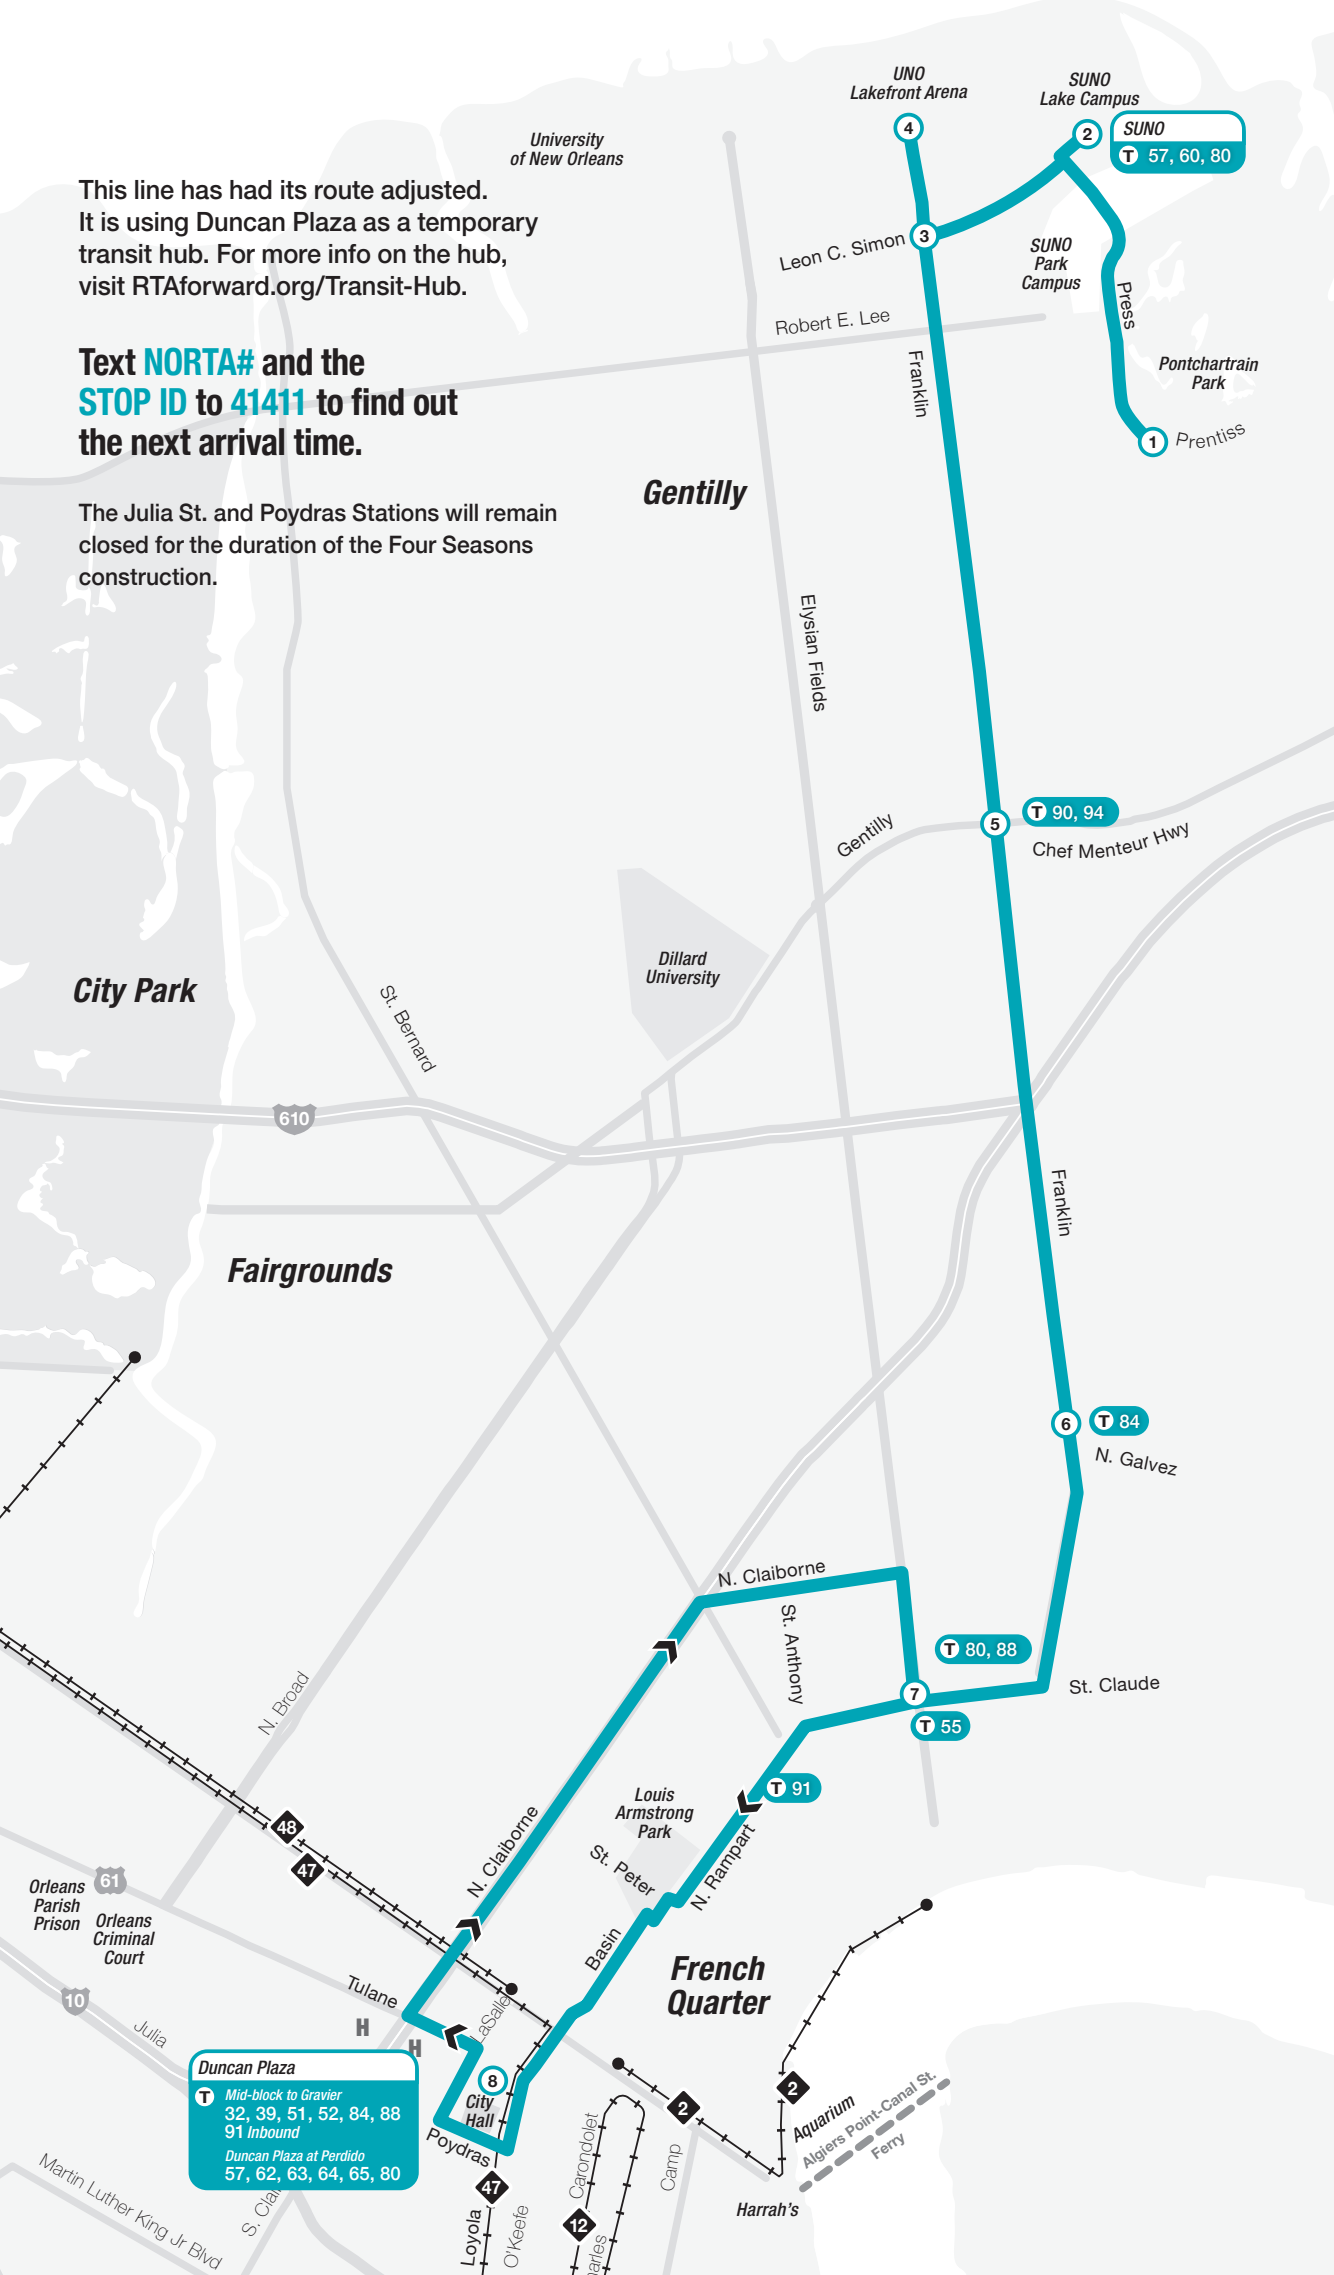

57 / Franklin

- Transfer / Transbordo
- Hospital
- Streetcar Routes / Rutas de tranvía
- Line / Línea
- Time Point / Punto de Tiempo
- Direction / Dirección

Neighborhood Place of Interest Street Name

This line has had its route adjusted. It is using Duncan Plaza as a temporary transit hub. For more info on the hub, visit RTAforward.org/Transit-Hub.

Text **NORTA#** and the **STOP ID to 41411** to find out the next arrival time.

The Julia St. and Poydras Stations will remain closed for the duration of the Four Seasons construction.

SUNO to Canal St. WEEKDAYS

Press at Prentiss	SUNO Housing	LC Simon at Franklin	University of New Orleans	Franklin at Gentry	Franklin at N. Galvez	St. Claude at Elysian Fields	Duncan Plaza
4:30	4:32	4:34	4:37	4:43	4:49	4:55	5:00
5:10	5:12	5:14	5:17	5:24	5:31	5:39	5:44
5:50	5:52	5:54	5:57	6:04	6:11	6:19	6:24
6:30	6:32	6:34	6:37	6:44	6:51	6:59	7:04
7:10	7:12	7:14	7:17	7:24	7:31	7:39	7:44
7:50	7:52	7:54	7:57	8:04	8:11	8:19	8:24
8:30	8:32	8:34	8:37	8:44	8:51	8:59	9:04
9:10	9:12	9:14	9:17	9:24	9:31	9:39	9:44
9:50	9:52	9:54	9:57	10:04	10:11	10:19	10:24
10:30	10:32	10:34	10:37	10:44	10:50	10:57	11:02
11:10	11:12	11:14	11:17	11:24	11:30	11:37	11:42
11:50	11:52	11:54	11:57	12:04	12:10	12:17	12:22
12:30	12:32	12:34	12:37	12:44	12:50	12:57	1:02
1:10	1:12	1:14	1:17	1:24	1:30	1:37	1:42
1:50	1:52	1:54	1:57	2:04	2:10	2:17	2:22
2:30	2:32	2:34	2:37	2:44	2:50	2:57	3:02
3:10	3:12	3:14	3:17	3:24	3:30	3:38	3:43
3:50	3:52	3:54	3:57	4:04	4:10	4:18	4:23
4:30	4:32	4:34	4:37	4:44	4:50	4:58	5:03
5:10	5:12	5:14	5:17	5:24	5:30	5:38	5:43

Press at Prentiss	SUNO Housing	LC Simon at Franklin	University of New Orleans	Franklin at Gentry	Franklin at N. Galvez	St. Claude at Elysian Fields	Duncan Plaza
5:50	5:52	5:54	5:57	6:04	6:10	6:18	6:23
6:30	6:32	6:34	6:37	6:43	6:49	6:55	7:00
7:10	7:12	7:14	7:17	7:23	7:29	7:35	7:40
7:50	7:52	7:54	7:57	8:03	8:09	8:15	8:20
8:30	8:32	8:34	8:37	8:43	8:49	8:55	9:00
9:10	9:12	9:14	9:17	9:23	9:29	9:35	9:40
9:50	9:52	9:54	9:57	10:03	10:09	10:15	10:20
10:30	10:32	10:34	10:37	10:43	10:49	10:55	11:00
11:10	11:12	11:14	11:17	11:23	11:29	11:35	11:40
11:50	11:52	11:54	11:57	12:03	12:09	12:15	12:20

1 to 8 are timepoints. They show when buses pass by specific bus stops. **BOLD** indicates pm time.

1 a 8 son puntos de sincronización que muestran cuando los autobuses pasan por las paradas de autobús específicas. Las horas **EN NEGRILLA** son las horas pm.

Canal St. to SUNO WEEKDAYS

Duncan Plaza	St. Claude at Elysian Fields	Franklin at N. Galvez	Franklin at Gentry	SUNO Housing	Press at Prentiss
5:02	5:15	5:20	5:26	5:29	5:31
5:46	5:59	6:04	6:10	6:13	6:15
6:26	6:39	6:44	6:50	6:53	6:55
7:06	7:19	7:24	7:30	7:33	7:35
7:46	7:59	8:04	8:10	8:13	8:15
8:26	8:39	8:44	8:50	8:53	8:55
9:06	9:19	9:24	9:30	9:33	9:35
9:46	9:59	10:04	10:10	10:13	10:15
10:26	10:40	10:45	10:51	10:54	10:56
11:04	11:18	11:23	11:29	11:32	11:34
11:44	11:58	12:03	12:09	12:12	12:14
12:24	12:38	12:43	12:49	12:52	12:54
1:04	1:18	1:23	1:29	1:32	1:34
1:44	1:58	2:03	2:09	2:12	2:14
2:24	2:38	2:43	2:49	2:52	2:54
3:04	3:19	3:26	3:33	3:36	3:38
3:45	4:00	4:07	4:14	4:17	4:19
4:25	4:40	4:47	4:54	4:57	4:59
5:05	5:20	5:27	5:34	5:37	5:39
5:45	6:00	6:07	6:14	6:17	6:19