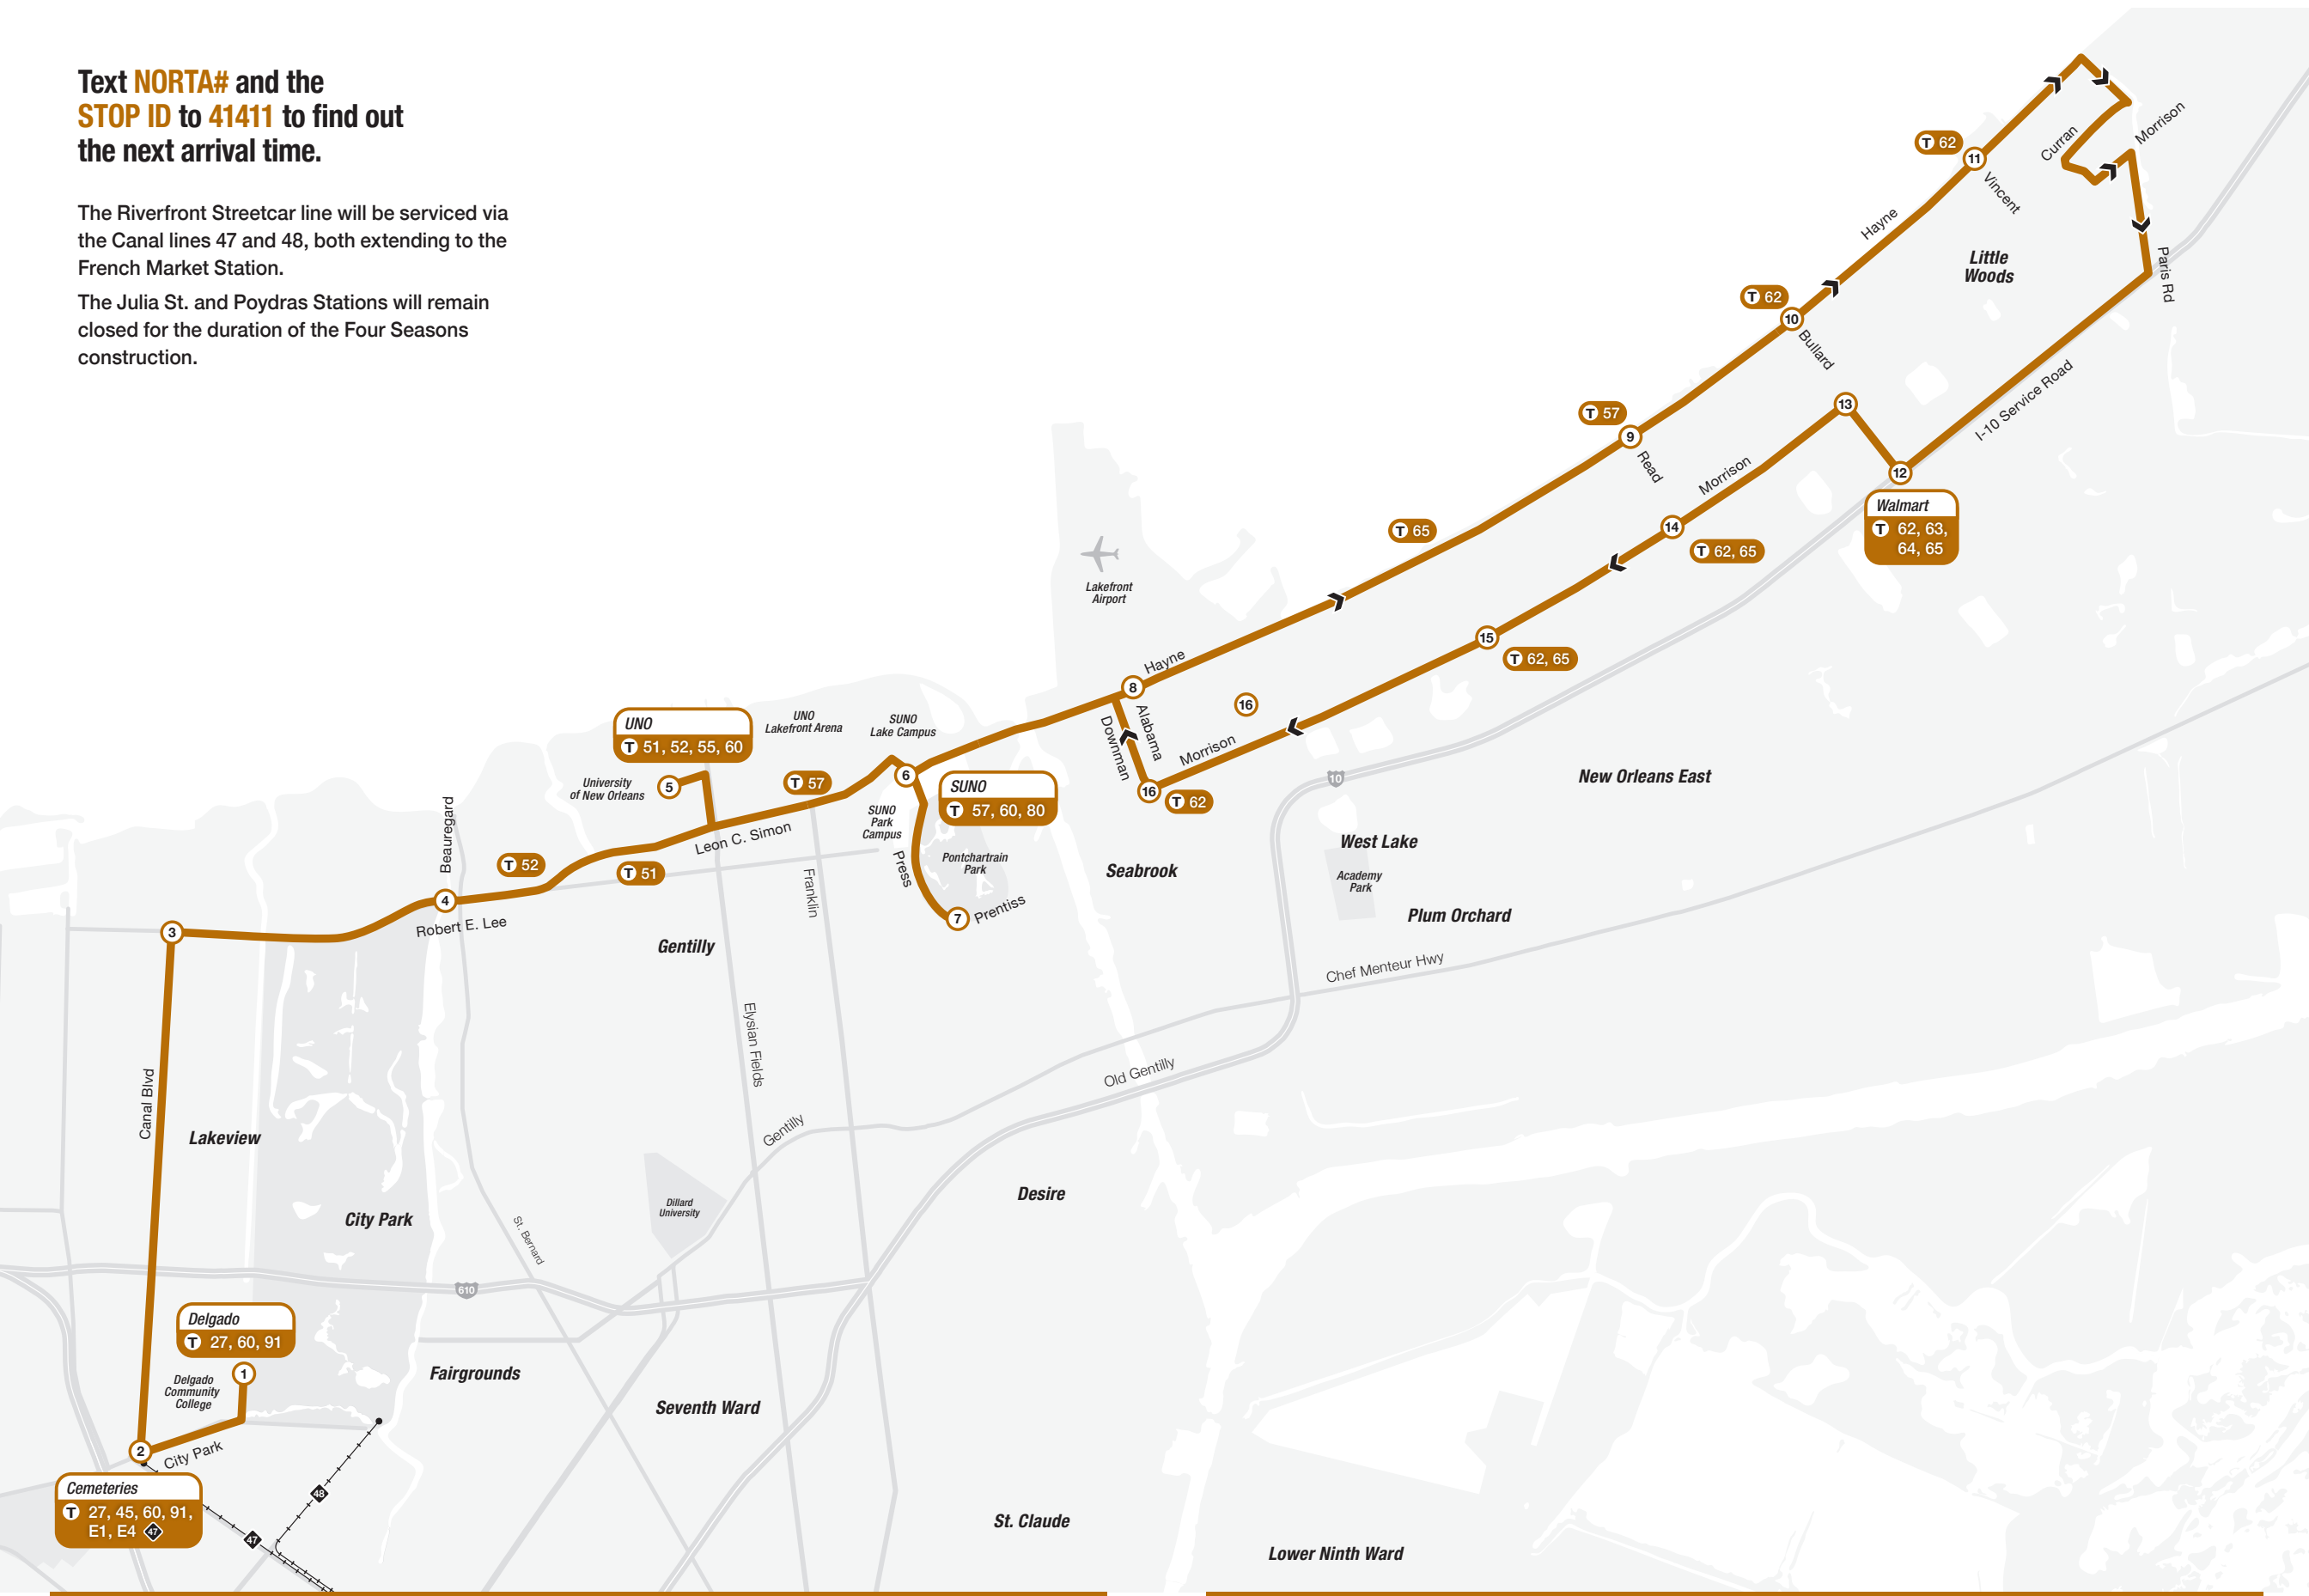

# 60 / Hayne

- Transfer / Transbordo
- Hospital
- Line / Línea
- Time Point / Punto de Tiempo
- Streetcar Routes / Rutas de tranvía
- Neighborhood
- Place of Interest
- Street Name
- Direction / Dirección

Text **NORTA#** and the **STOP ID to 41411** to find out the next arrival time.

The Riverfront Streetcar line will be serviced via the Canal lines 47 and 48, both extending to the French Market Station.

The Julia St. and Poydras Stations will remain closed for the duration of the Four Seasons construction.

## Delgado College to Little Woods WEEKDAYS

	1	2	3	4	5	6	7	8	9	10	11	12
Orleans at Navarre	—	—	—	—	—	—	—	5:23a	5:32a	5:35a	5:40a	—
Cemeteries Transit Center	—	—	—	—	—	—	—	6:23	6:32	6:35	6:40	—
Robert E Lee at Canal Blvd.	6:56	7:03	7:13	7:18	7:23	7:27	7:29	7:32	7:41	7:44	7:49	—
Robert E Lee at Beauregard	7:56	8:03	8:13	8:18	8:23	8:27	8:29	8:32	8:41	8:44	8:49	—
University of New Orleans	8:56	9:03	9:13	9:18	9:23	9:27	9:29	9:32	9:41	9:44	9:49	—
LC Simon at Press	9:56	10:03	10:13	10:18	10:23	10:27	10:29	10:32	10:41	10:44	10:49	—
Press at Prentiss	11:06	11:13	11:23	11:28	11:33	11:37	11:39	11:42	11:51	11:54	11:59	—
Hayne at Alabama	<b>12:06</b>	<b>(12:13)</b>	<b>12:23</b>	<b>12:28</b>	<b>12:33</b>	<b>12:37</b>	<b>12:39</b>	<b>12:42</b>	<b>12:51</b>	<b>12:54</b>	<b>12:59</b>	—
Hayne at Read	1:06	(1:13)	1:23	1:28	1:33	1:37	1:39	1:42	1:51	1:54	1:59	—
Hayne at Bullard	2:06	2:13	2:23	2:28	2:33	2:37	2:39	2:42	2:51	2:54	2:59	—
Hayne at Vincent	3:06	3:13	3:23	3:28	3:33	3:37	3:39	3:42	3:51	3:54	3:59	—
I-10 Service Rd at Bullard	4:06	4:13	4:23	4:28	4:33	4:37	4:39	4:42	4:51	4:54	4:59	—
	5:06	5:13	5:23	5:28	5:33	5:37	5:39	5:42	5:51	5:54	5:59	—
	6:06	6:13	6:23	6:28	6:33	6:37	6:39	6:42	6:51	6:54	6:59	—
	7:06	7:13	7:23	7:28	7:33	7:37	7:39	7:42	7:51	7:54	7:59	—
From 27	7:31	7:38	7:48	7:53	7:58	8:02	8:04	8:07	8:16	8:19	8:24	—
From 45	8:37	8:44	8:54	8:59	9:04	9:08	9:10	9:13	9:22	9:25	9:30	9:40
From 52	9:36	9:43	9:53	9:58	10:03	10:07	10:09	10:12	10:21	10:24	10:29	10:39