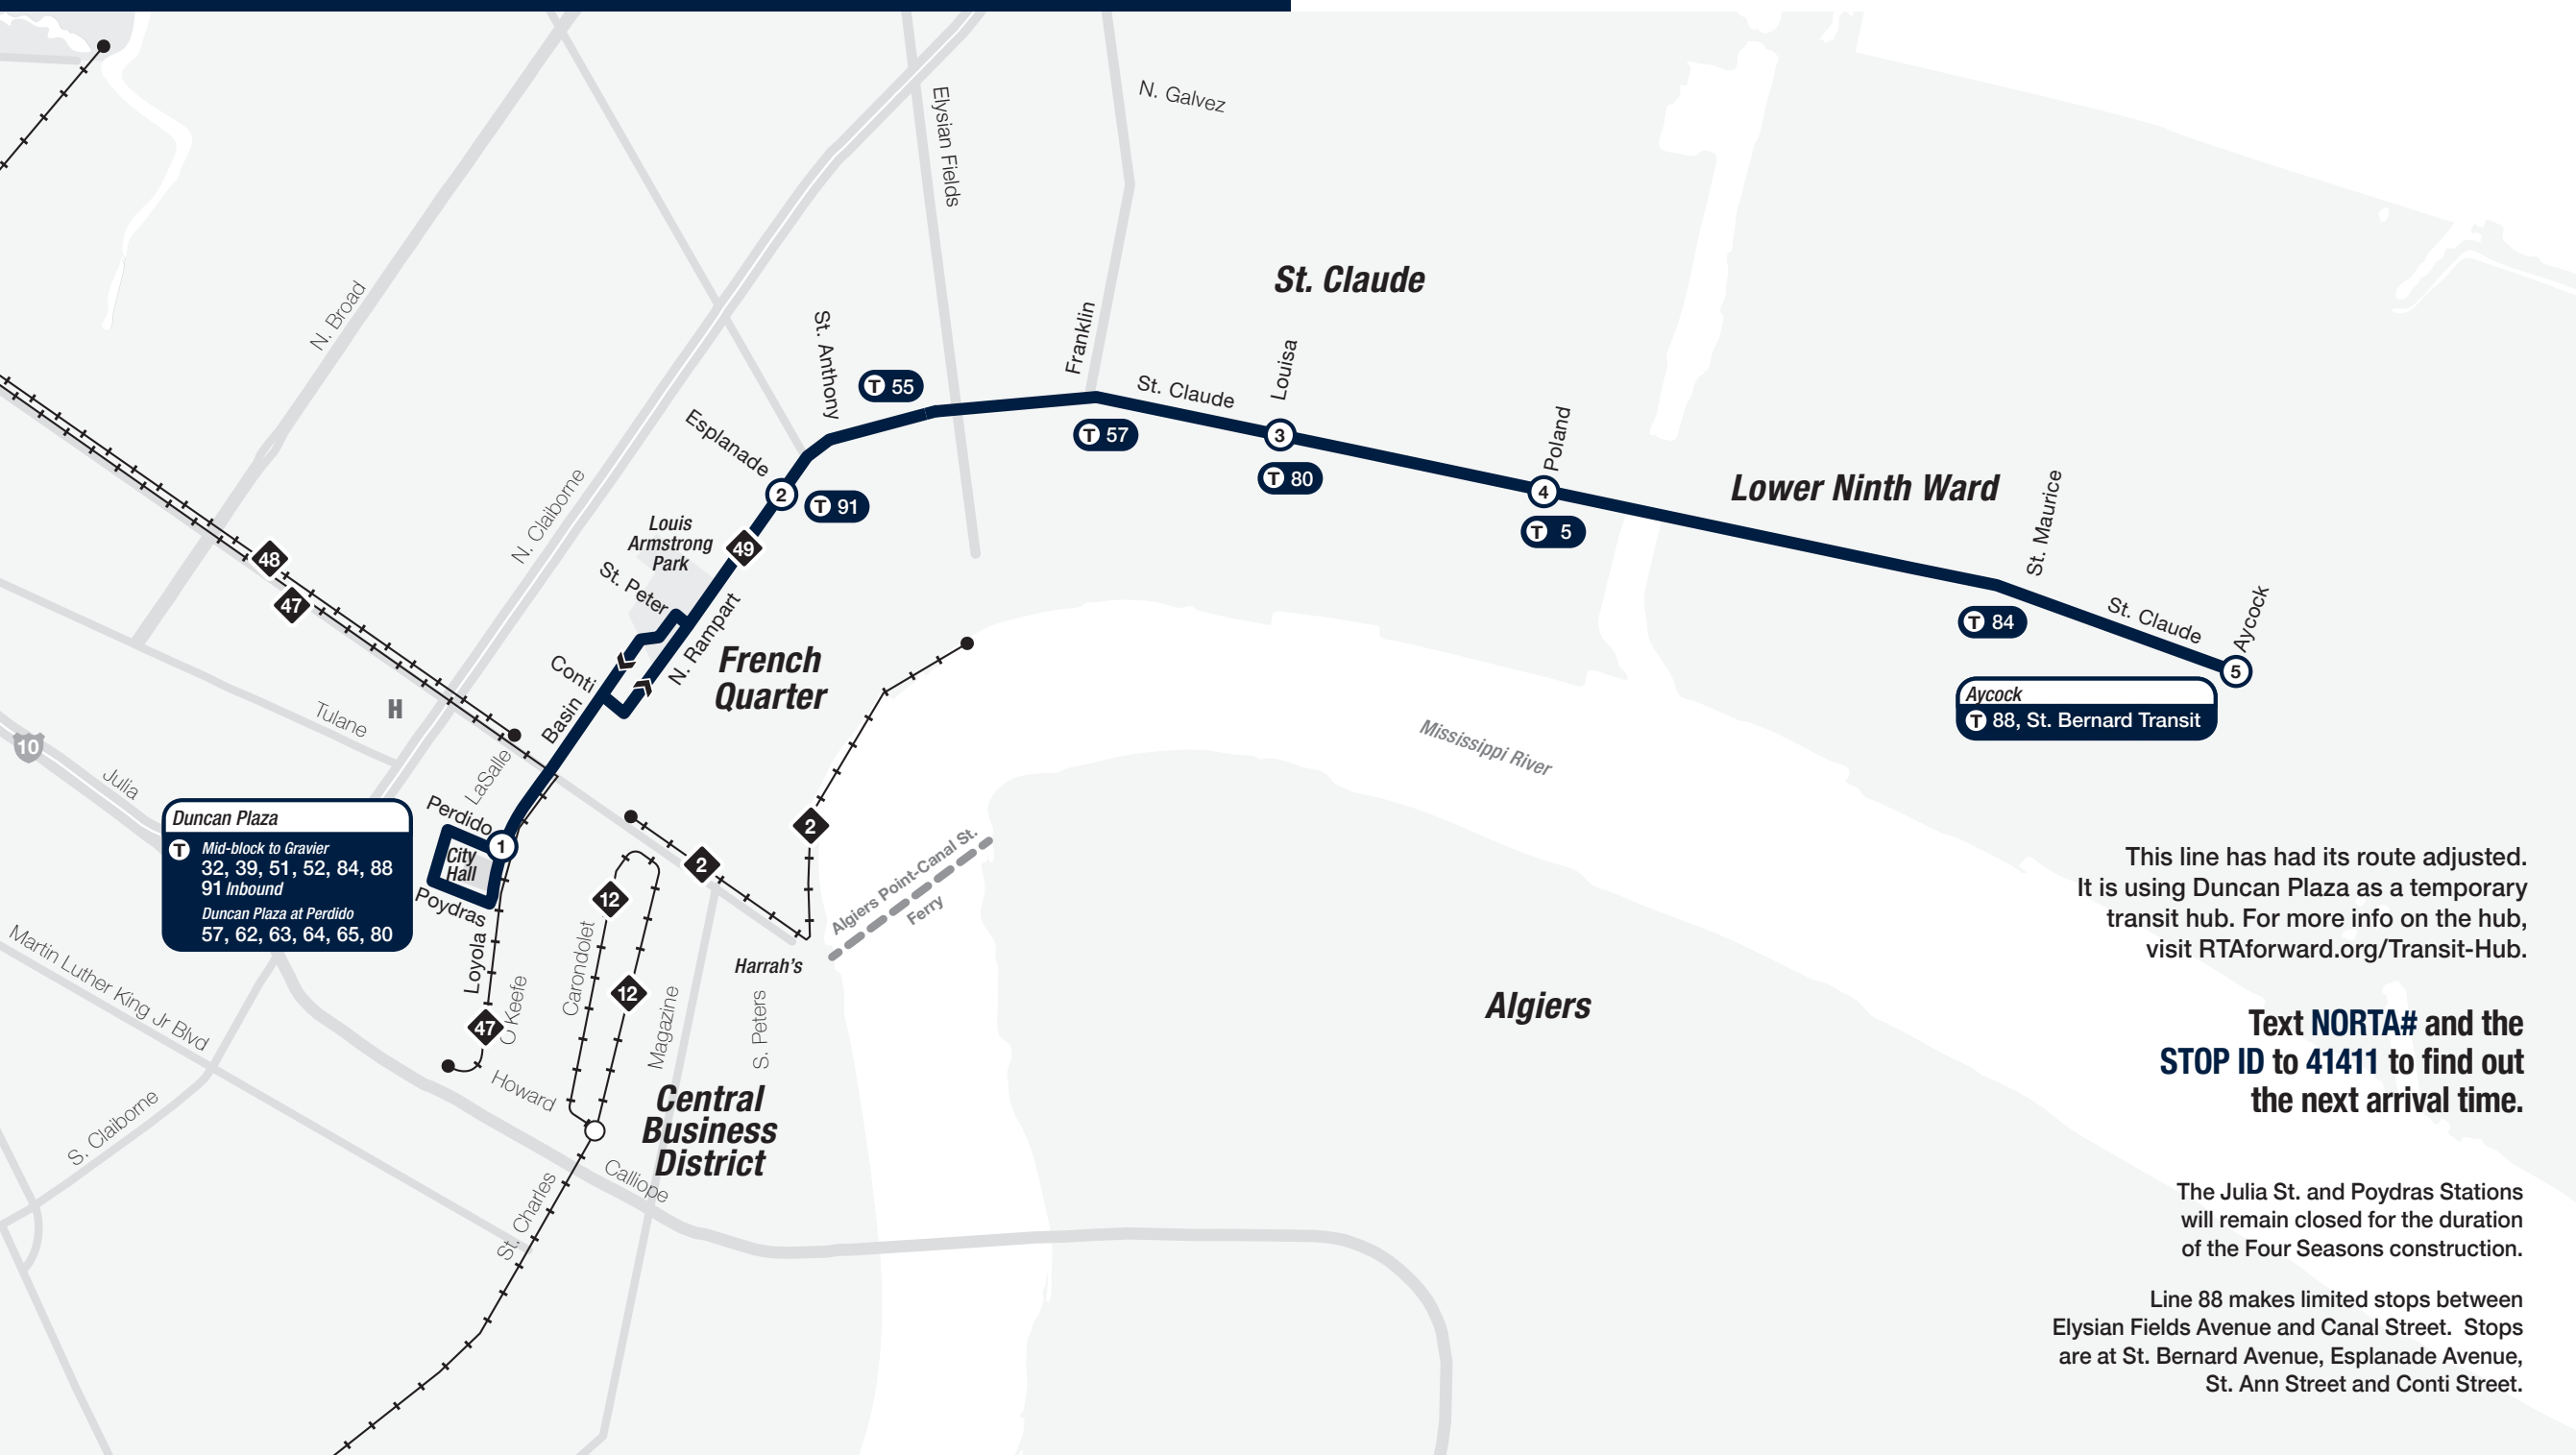

88 / St. Claude

T Transfer / Transbordo

H Hospital

Line / Línea

12 Streetcar Routes / Rutas de tranvía

2 Time Point / Punto de Tiempo

Neighborhood Place of Interest Street Name

Direction / Dirección

Duncan Plaza
 T Mid-block to Gravier
 32, 39, 51, 52, 84, 88
 91 Inbound
 Duncan Plaza at Perdido
 57, 62, 63, 64, 65, 80

This line has had its route adjusted. It is using Duncan Plaza as a temporary transit hub. For more info on the hub, visit RTAforward.org/Transit-Hub.

Text NORTA# and the STOP ID to 41411 to find out the next arrival time.

The Julia St. and Poydras Stations will remain closed for the duration of the Four Seasons construction.

Line 88 makes limited stops between Elysian Fields Avenue and Canal Street. Stops are at St. Bernard Avenue, Esplanade Avenue, St. Ann Street and Conti Street.

1 to 5 are timepoints. They show when buses pass by specific bus stops. **BOLD** indicates pm time.

St. Claude to Duncan Plaza WEEKDAYS

Duncan Plaza	N. Rampart at Esplanade	St. Claude at Louisa	St. Claude at Poland	St. Claude at Aycock
1	2	3	4	5
2:10	2:17	2:24	2:27	2:36
2:30	2:37	2:44	2:47	2:56
2:55	3:02	3:09	3:12	3:21
(3:15)	3:23	3:31	3:34	3:43
3:30	3:38	3:46	3:49	3:58
3:45	3:53	4:01	4:04	4:13
4:00	4:08	4:16	4:19	4:28
4:20	4:28	4:36	4:39	4:48
4:35	4:43	4:51	4:54	5:03
4:50	4:58	5:06	5:09	5:18
5:05	5:13	5:21	5:24	5:33
5:25	5:33	5:41	5:44	5:53
5:40	5:48	5:56	5:59	6:08
5:55	6:03	6:11	6:14	6:23
6:10	6:18	6:26	6:29	6:38
6:30	6:38	6:46	6:49	6:58
6:45	6:53	7:01	7:04	7:13
7:20	7:26	7:32	7:35	7:44
7:50	7:56	8:02	8:05	8:14
8:20	8:26	8:32	8:35	8:44
8:50	8:56	9:02	9:05	9:14
9:20	9:26	9:32	9:35	9:44
10:20	10:26	10:32	10:35	10:44
11:20	11:26	11:32	11:35	11:44
12:20	12:26	12:32	12:35	12:44
1:20	1:26	1:32	1:35	1:44
2:20	2:26	2:32	2:35	2:44
3:20	3:26	3:32	3:35	3:44