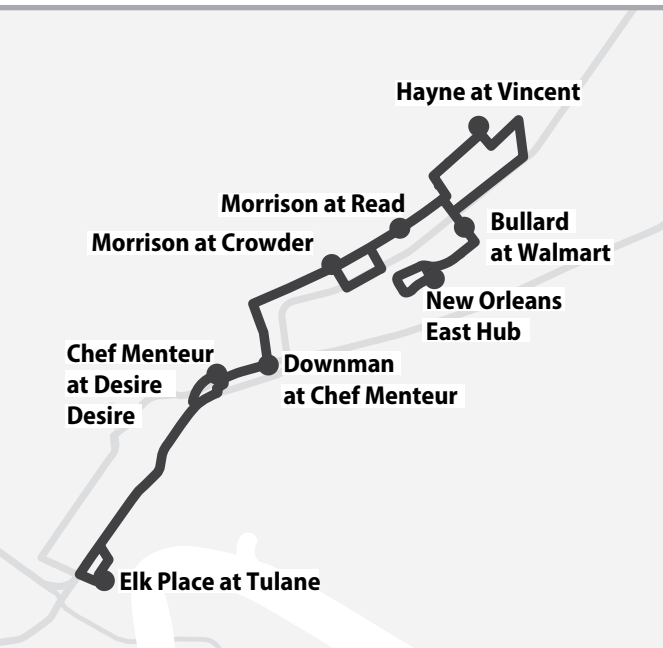

62

Morrison/Bullard 62-0 Morrison Owl

Elk Place at Tulane

Desire at Chef Menteur

Downman at Chef Menteur

Morrison at Crowder

Morrison at Read

Bullard at Walmart

New Orleans East Hub

Hayne at Vincent

Summer 2026

norta.com
Rideline: 504-248-3900

RTA Website

RTA Customer Service

Servicio al Cliente de la RTA / Ban Dịch Vụ Khách Hàng RTA

Rideline at 504-248-3900 or
norta.com/Customer-Service

Daily Hours: 5:00 am to 8:00 pm
TTY/ Hearing Impaired: 504-827-7832

RTA Main Office – Pass Sales

Oficina principal de RTA - Venta de pases / Văn Phòng Chính Của RTA – Bán Thẻ

2817 Canal St, New Orleans
Monday-Friday, 8:30 am to 4:30 pm.
504-248-3900

Nearest Canal Streetcar Stop: White Street
Nearest Bus Stop: Line 9 - Broad/Napoleon

Purchase RTA Jazzy passes or register for a reduced fare card.

Compre Jazzy pases de la RTA o regístrese para obtener una tarjeta de tarifa reducida.

Mua thẻ RTA Jazzy hoặc đăng ký để nhận thẻ vé đã được giảm giá.

RTA’s Lost & Found

Objetos perdidos y encontrados de RTA / Lưu Trữ Đồ Vật Thất Lạc Của RTA

2817 Canal St, New Orleans
Monday-Friday, 8:30 am to 4:30 pm.
504-827-8399

Le Pass Mobile App

La aplicación móvil Le Pass/ Ứng Dụng Di Động Le Pass

Le Pass, RTA’s new mobile ticketing application, is available in the Google Play and Apple App stores. Riders can purchase all fare types, plan their trips, and see real-time arrival information within the app.

Le Pass, la nueva aplicación móvil de emisión de boletos de la RTA, está disponible en las tiendas Google Play y Apple App. Los pasajeros pueden comprar todos los tipos de tarifas, planificar sus viajes y ver información de llegada en tiempo real dentro de la aplicación.

Le Pass, ứng dụng đặt vé trên di động mới của RTA, có sẵn trong các cửa hàng Google Play và Apple App. Người đi có thể mua tất cả các loại giá vé, lên kế hoạch cho chuyến đi của họ và xem thông tin đến bến theo thời gian thực trong ứng dụng.

Accessibility

Accesibilidad / Khả Năng Truy Cập

All RTA bus and streetcar lines are now ADA-accessible. Visit norta.com/accessibility for more information. Timetables are available in alternative formats at norta.com. If you need assistance, contact Rideline at 504-248-3900 (voice) or TTY: 504-827-7832.

Todas las líneas de tranvías y autobuses de la RTA ahora son accesibles según los criterios de la ADA para personas con discapacidades. Visite norta.com/accessibility para obtener más información. Los horarios están disponibles en formatos alternativos en norta.com. Si necesita ayuda, comuníquese con Rideline, llamando al 504-248-3900 (voz) o para TTY al 504-827-7832 para los pasajeros con discapacidad auditiva.

Tất cả các tuyến xe buýt và xe điện của RTA hiện đều có thể được truy cập bằng ADA. Hãy truy cập norta.com/accessibility để biết thêm thông tin. Bảng giờ luôn có sẵn ở nhiều định dạng thay thế tại địa chỉ norta.com. Nếu bạn cần hỗ trợ, hãy liên hệ với Rideline theo số 504-248-3900 (gọi thoại) hoặc TTY/ Dành Cho Người Khiếm Thính theo số 504-827-7832.

How to Pay

Cómo pagar / Cách Thức Thanh Toán