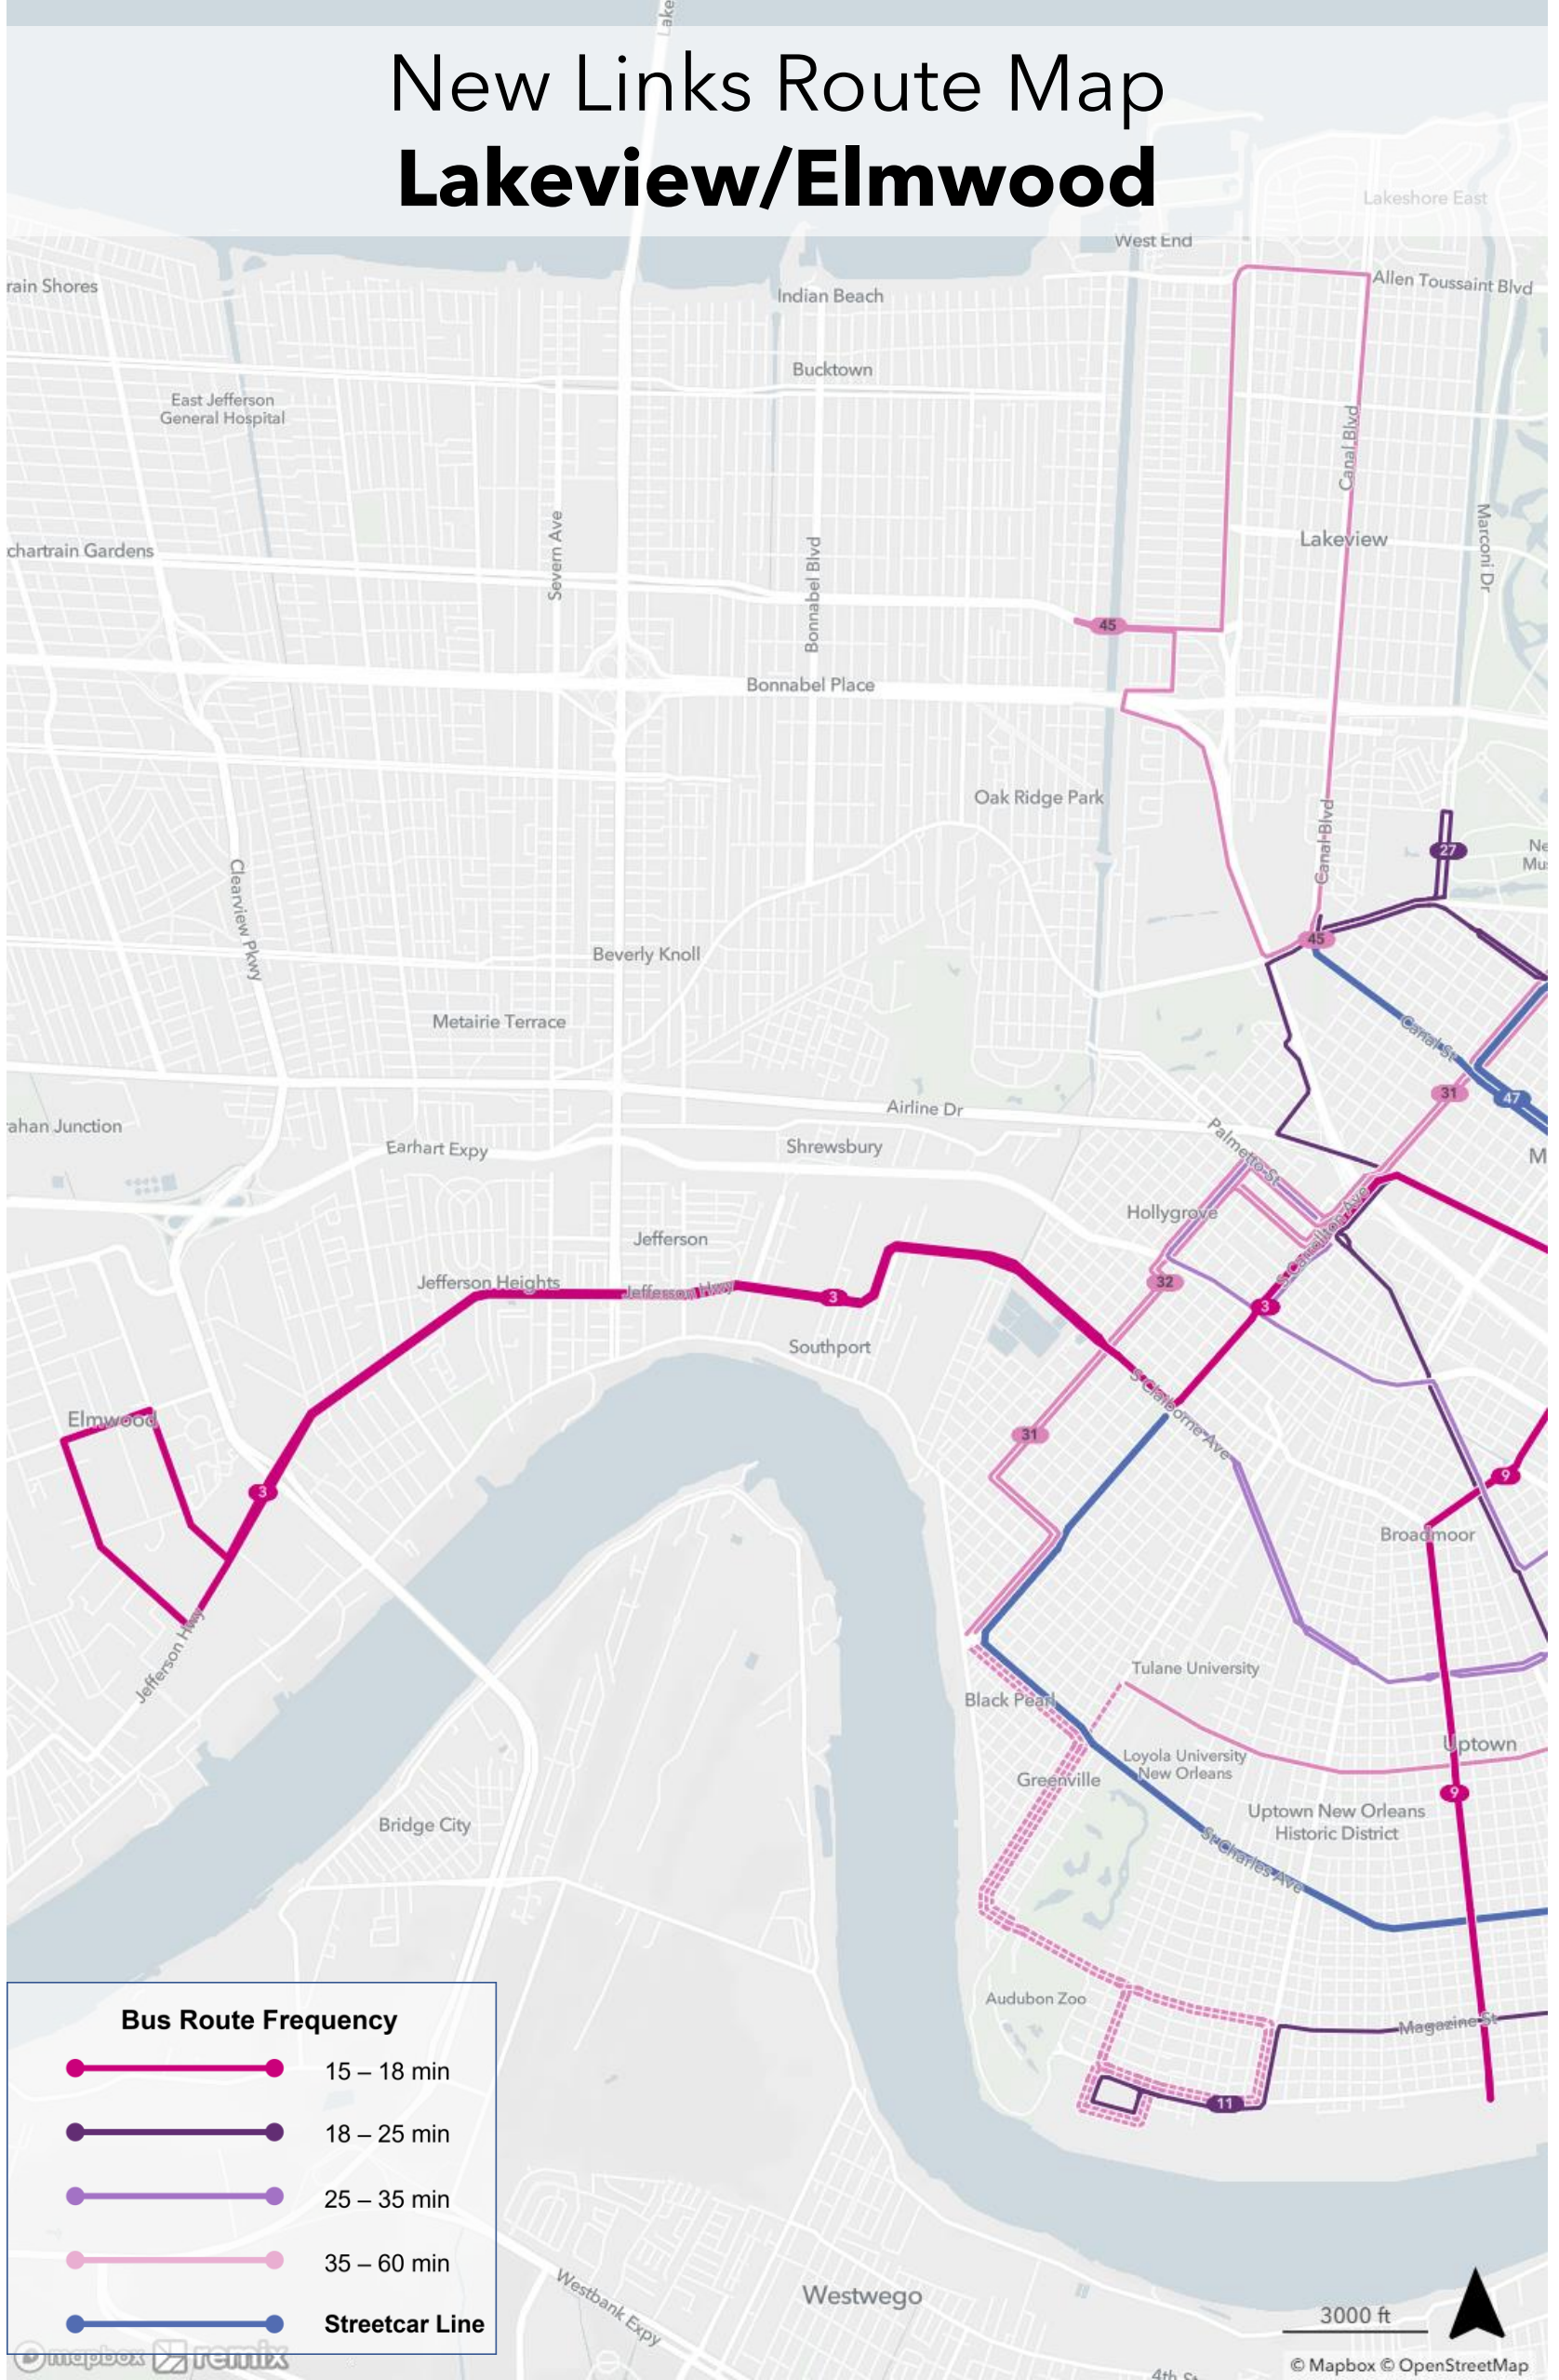

New Links Route Map Lakeview/Elmwood

Bus Route Frequency

- — ● 15 – 18 min
- — ● 18 – 25 min
- — ● 25 – 35 min
- — ● 35 – 60 min
- — ● Streetcar Line

3000 ft