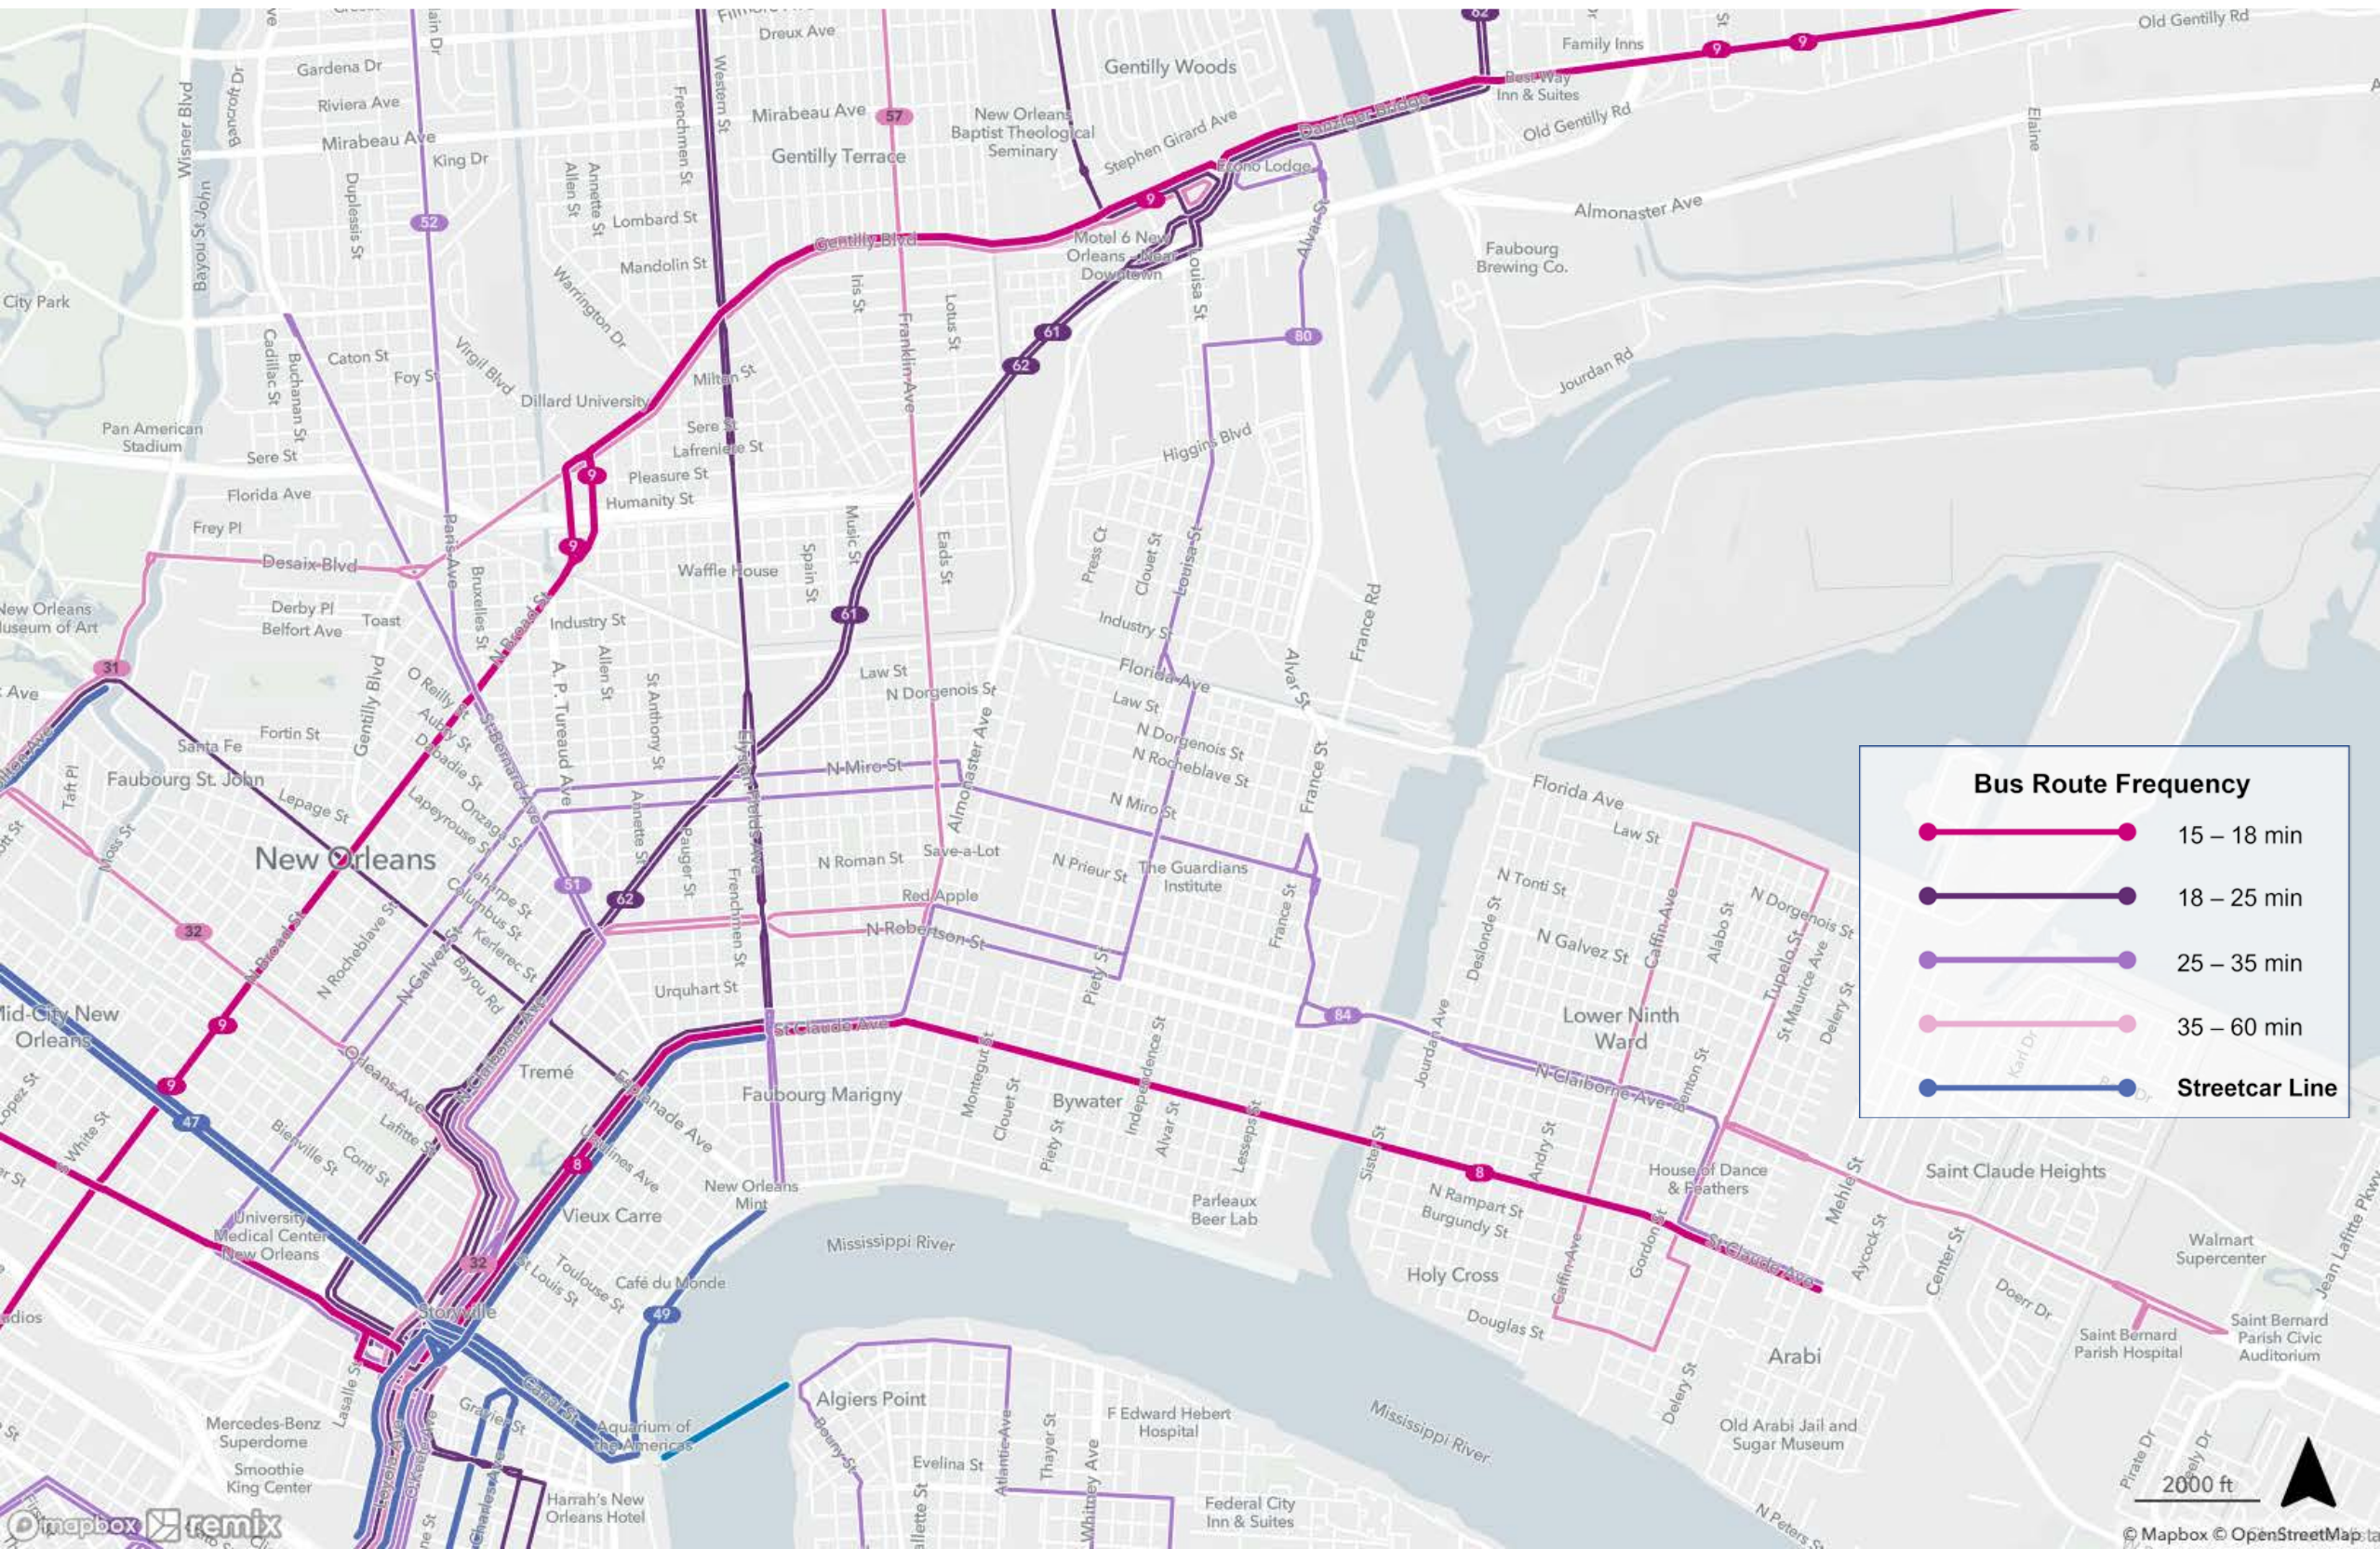

New Links Route Map

9th Ward

Bus Route Frequency

- 15 – 18 min
- 18 – 25 min
- 25 – 35 min
- 35 – 60 min
- Streetcar Line