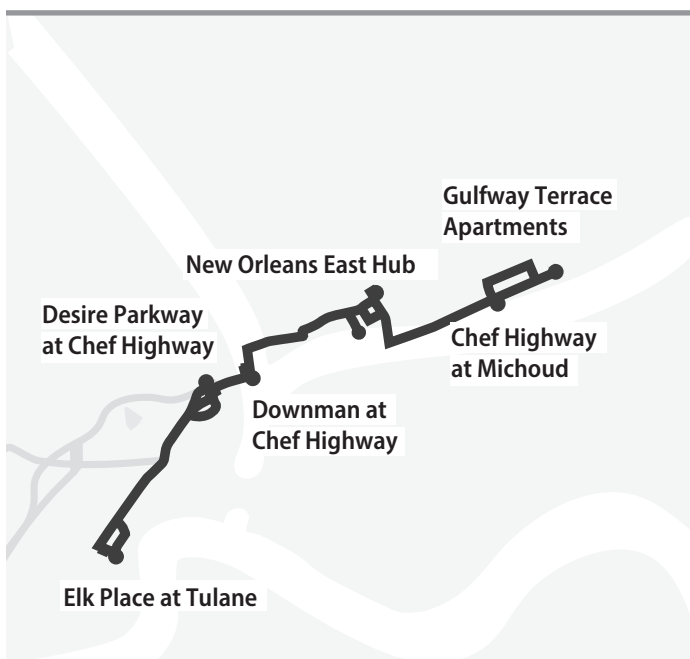

Elk Place at Tulane Ave.**Desire Parkway at Chef Highway****Downman at Chef Highway****New Orleans East Hub****Gulfway Terrace Apartments****Chef Highway at Michoud****June 4 - September 30**

norta.com
Rideline: 504-248-3900